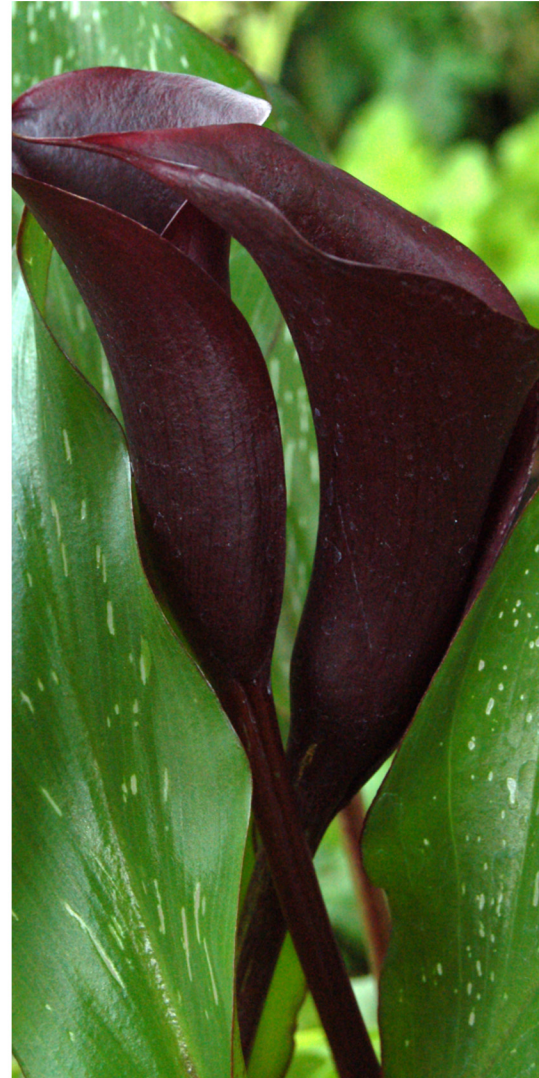

TERRA NOVA® Nurseries Presents
ZANTEDESCHIA

'EDGE OF NIGHT'

- The dramatic richly colored 3" flowers resemble black velvet
- Glossy green, silver-flecked leaves and provide the perfect backdrop for the floral display
- Multitude of uses including mixed containers and garden plantings
- Foliage Height: 28" - Foliage Spread: 12" - Flower Height: 30"
- Zones 8-11 - Full sun to part shade