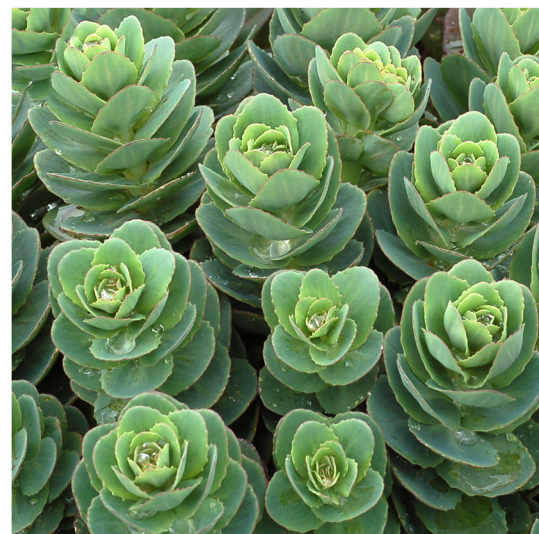

TERRA NOVA® Nurseries Introduction

SEDUM

'ROSETTA'

- The upright branches that look like double roses when they expand.
- Attractive blue green leaves on beautiful arching stems
- Excellent vigor
- Long lived, tough and reliable
- Foliage Height: 16" - Foliage Spread: 30" - Flower Height: 22"
- Zone 4-9 - Full sun