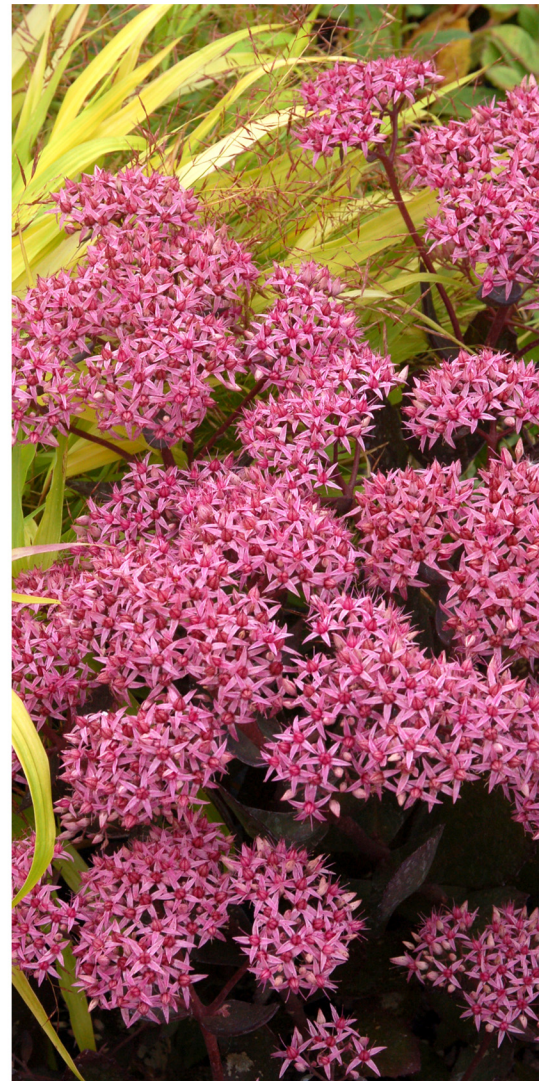

TERRA NOVA[®] Nurseries Introduction

SEDUM

'CLOUD WALKER'

- Mounds of soft color, very uniform production
- Combines large mauve blooms and dark tinted blue foliage
- A vase shaped habit creates a new look in a flowering, hybrid Sedum
- The 6 to 8" wide, airy flower clusters are layered in cloud-like pattern.
- Foliage Height: 15" - Flower Height: 22" - Foliage Spread: 17"
- Zones 4-9 - Full sun