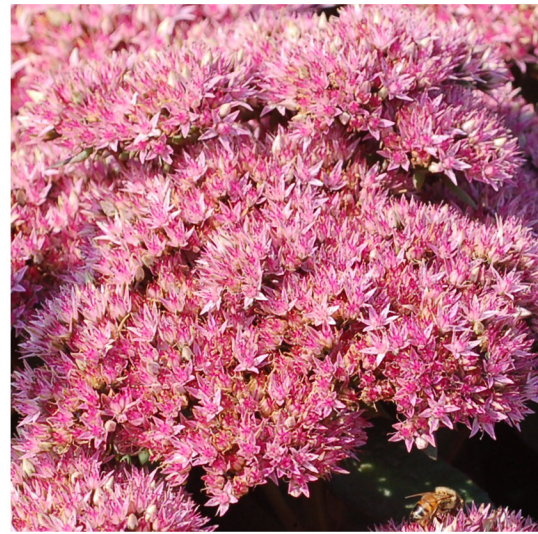

## 'BEACH PARTY'

- Blanketed with thousands of star shaped, light rose-pink flowers that look like mounding dunes in the garden
- Compact, succulent foliage on a very hardy plant that does well in containers
- Among the most prolific bloomers of all of our Sedums
- Foliage Height: 10" - Flower Height: 19" - Foliage Spread: 14"
- Zone 4-9 - Full sun