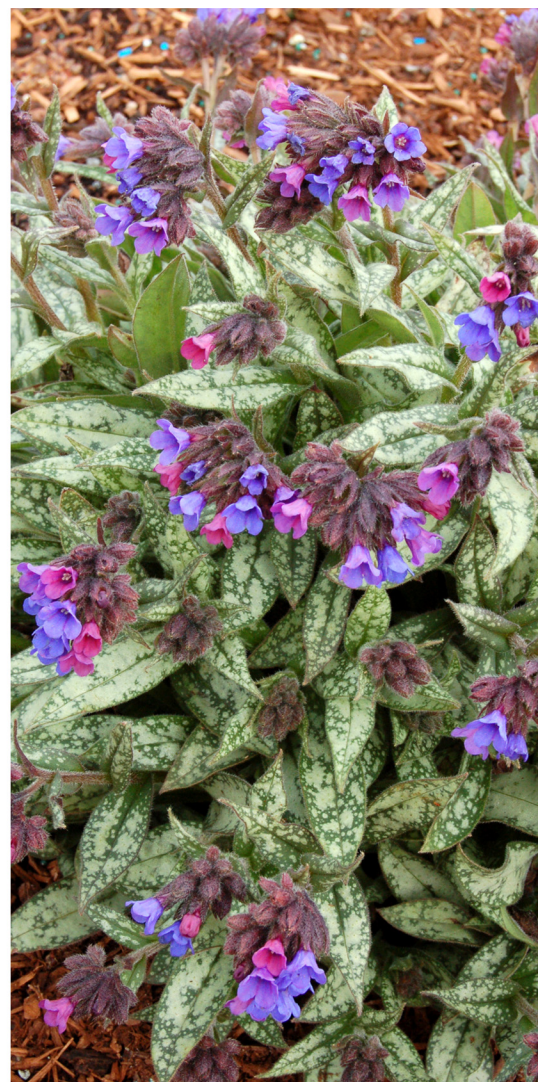

## CEVENNENSIS

- Long, silver, spear-shaped leaves are highly mildew resistant and provide the perfect backdrop for an extended floral show
- Midnight blue flowers are wider than the typical longifolia species
- This very vigorous selection does better in the south than many
- Foliage Height: 18" - Foliage Spread: 24" - Flower Height: 12"
- Zones 4-9 - Part shade