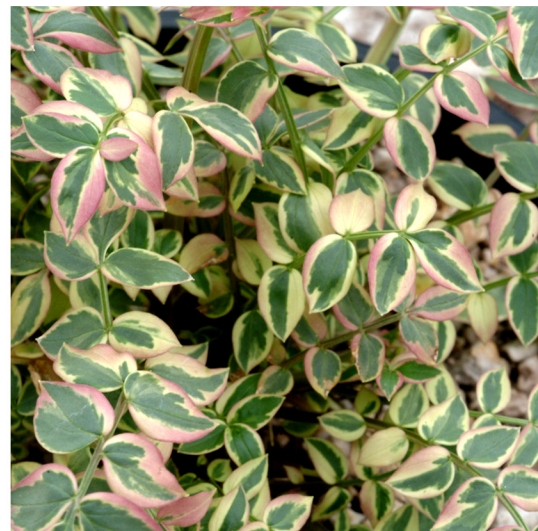

TERRA NOVA® Nurseries Presents

POLEMONIUM

'STAIRWAY TO HEAVEN'

- Has broad, bold, cream variegated foliage with 12" stems bearing light blue flowers from May-June
- Pink leaf tones during cool periods adds interest
- Very hardy large-leafed Polemonium
- Foliage Height: 12" - Foliage Spread: 10" - Flower Height: 15"
- Zones 3-9 - Full sun to part shade