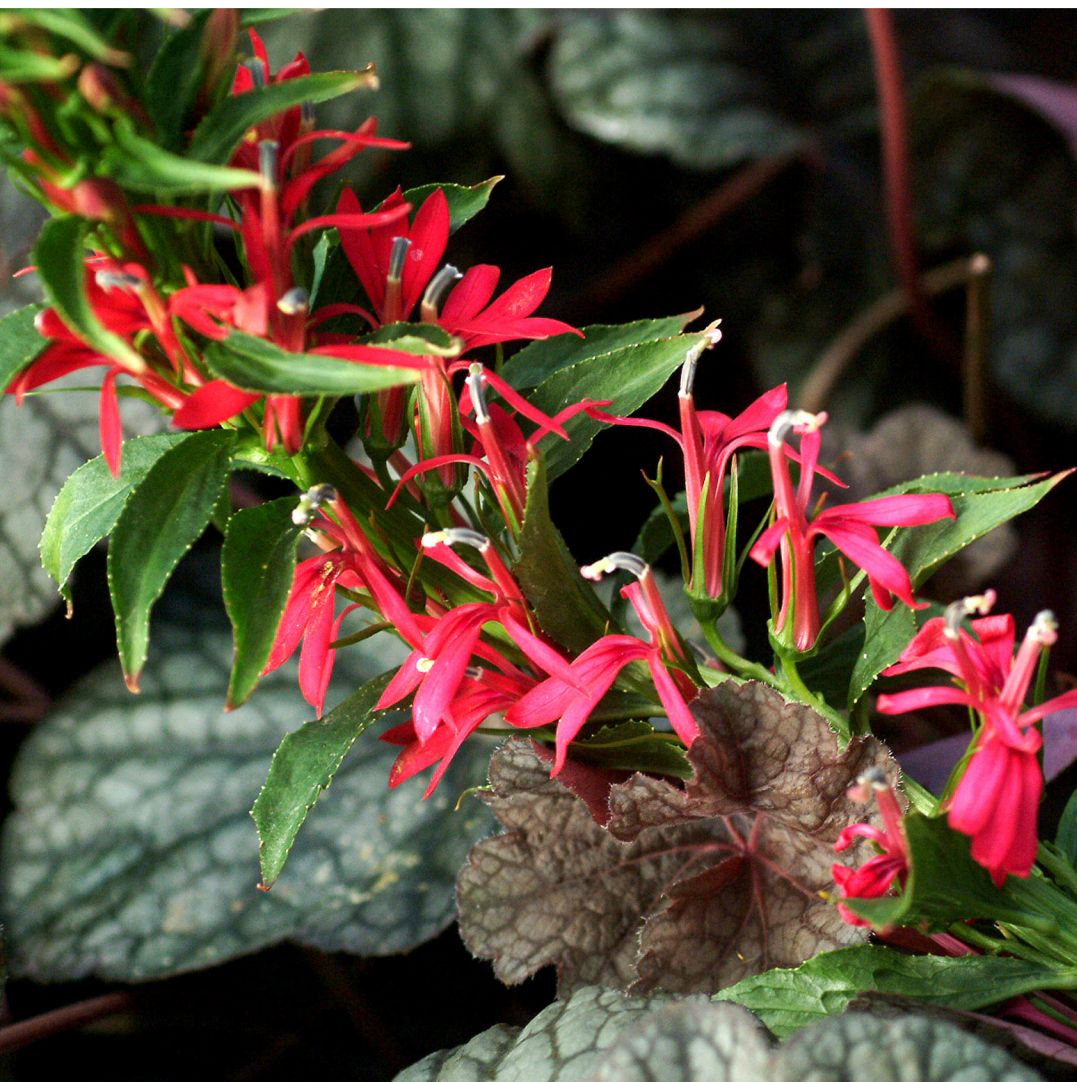

TERRA NOVA[®] Nurseries Presents

LOBELIA

'CRANBERRY CROWN'

- A color break for Lobelia, this time a splendid cranberry color
- Flowers are large and showy, and work well with red or blue flowering perennials in the garden
- Stately and appropriate for the mini-border
- Foliage Height: 24" - Foliage Spread: 18" - Flower Height: 27"
- Zones 6-9 - Full sun