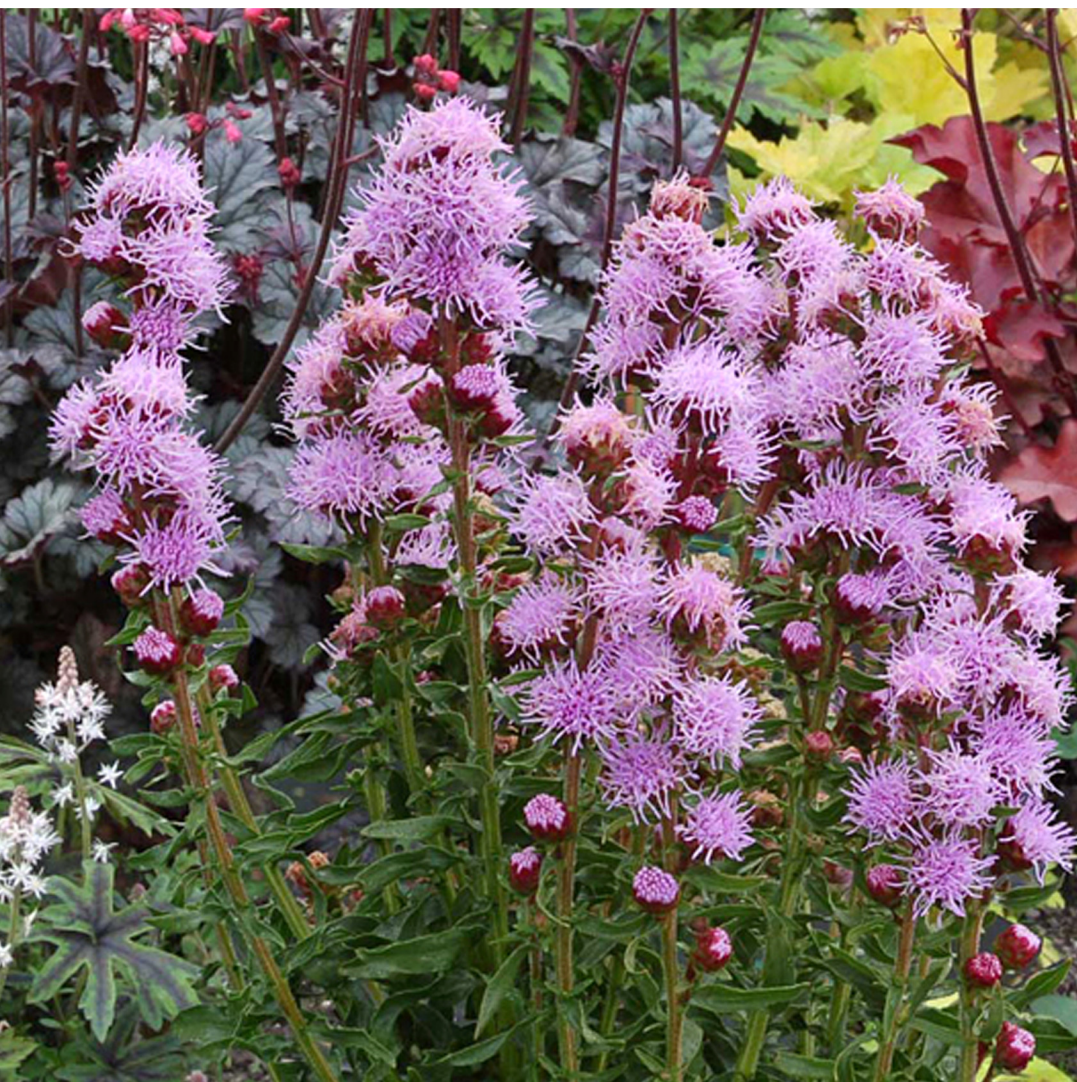

TERRA NOVA® Nurseries Introduction

LIATRIS

FEATHERMORE™ SERIES

FEATHERMORE™ 'LAVENDER'

- Showy flower buds open to attractive feathery lavender purple flowers in late summer
- Multiple flowering stems the first season
- The first *Liatris ligulistylis* bred for garden culture
- A HUGE Monarch Butterfly magnet!
- Foliage Height: 14" - Foliage Spread: 12" - Flower Height: 14"
- Zones 3-8 - Full sun to part shade