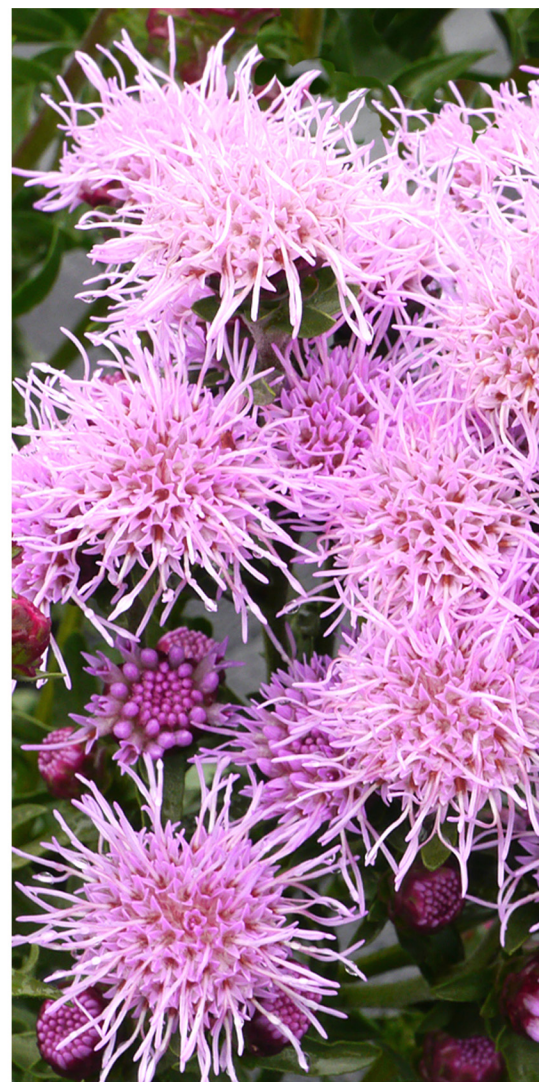

TERRA NOVA® Nurseries Introduction

LIATRIS

FEATHERMORE™ SERIES

FEATHERMORE™ 'LAVENDER'

- Showy flower buds open to attractive feathery lavender purple flowers in late summer
- Multiple flowering stems the first season
- The first *Liatris ligulistylis* bred for garden culture
- A HUGE Monarch Butterfly magnet!
- Foliage Height: 14" - Foliage Spread: 12" - Flower Height: 14"
- Zones 3-8 - Full sun to part shade