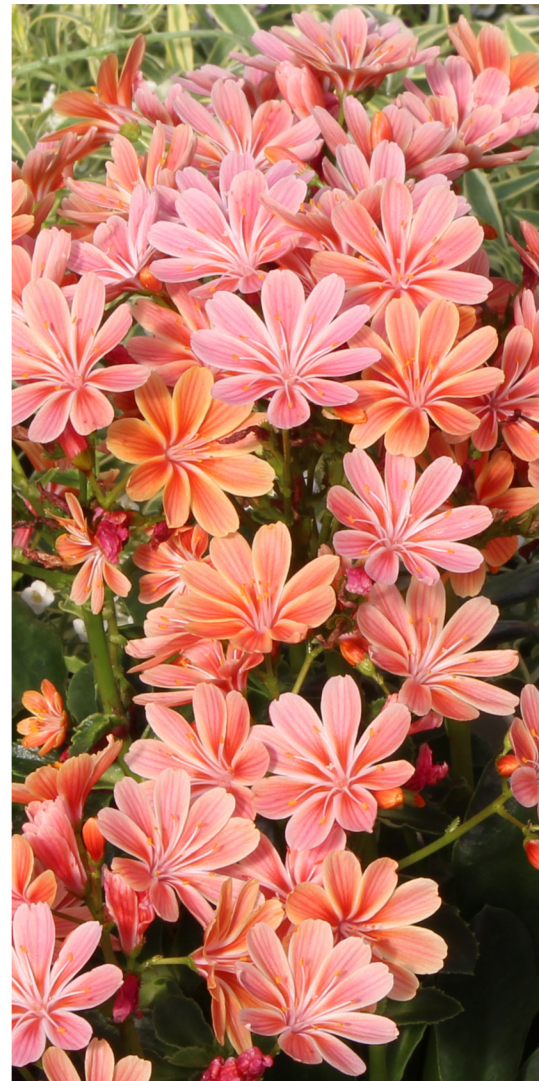

## CONSTANT™ 'CORAL'

- Tons of coral-pink flowers
- Blooms and reblooms from spring to fall
- Easy to grow under average greenhouse and nursery conditions
- Excellent survival in pots and soil
- Very successful from tissue culture
- Foliage Height: 4" - Foliage Spread: 10" - Flower Height: 8"
- Zones 6-8 - Part shade