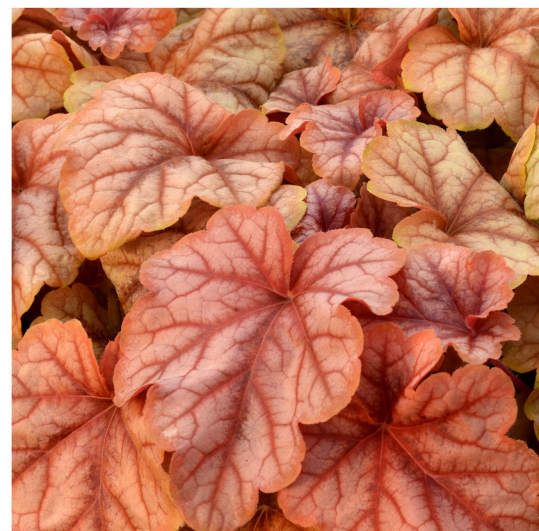

TERRA NOVA® Nurseries Introduction

HEUCHERELLA

CASCADE™ SERIES

Summer Color

'COPPER CASCADE'

- This small leaf trailer has lovely refined rosy copper-gold foliage
- Heuchera-shaped leaves and pliable trailing stems
- Leaf color holds year round
- Very vigorous and easy to grow
- Great as a ground cover or in a hanging basket
- All Heucherella are rust resistant
- Foliage Height: 8" - Foliage Spread: 32" - Flower Height: 12"
- Zones 4-9 - Part sun to shade