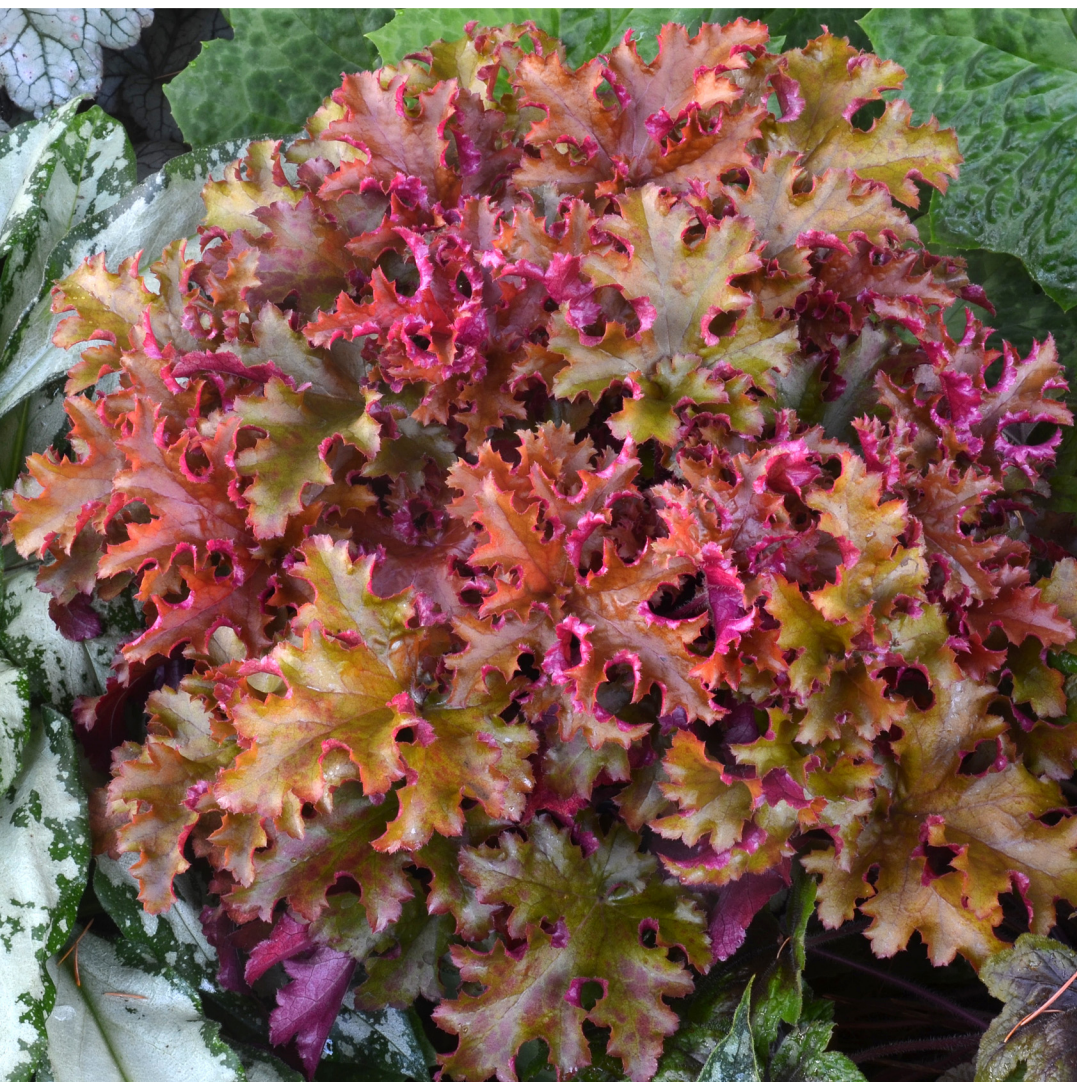

# HEUCHERA

## 'ZIPPER'

- Colorful foliage with medium large leaves so ruffled the magenta backs show
- Leaves are orange to gold amber and glossy and hold their color
- With *H. micrantha* and *H. villosa* breeding which has given the larger leaf size, better heat and humidity tolerance, as well as good cold tolerance
- Great winter color and texture
- Foliage Height: 8" - Foliage Spread: 12" - Flower Height: 18"
- Zones 4-9 - Full sun to shade