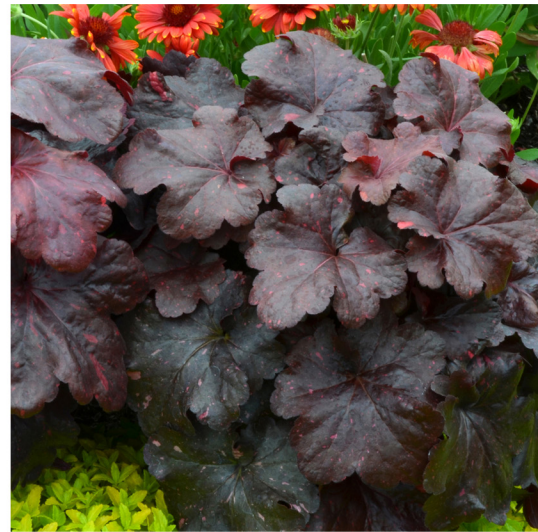

## 'GALAXY'

- Large leathery leaves heavily variegated with spots of hot pink
- Leaves emerge a startling bright red, and turn darker as they age
- Vigorous mounding habit
- Foliage Height: 9" - Foliage Spread: 12" - Flower Height: 14"
- Zones 4-9 - Full sun to part shade