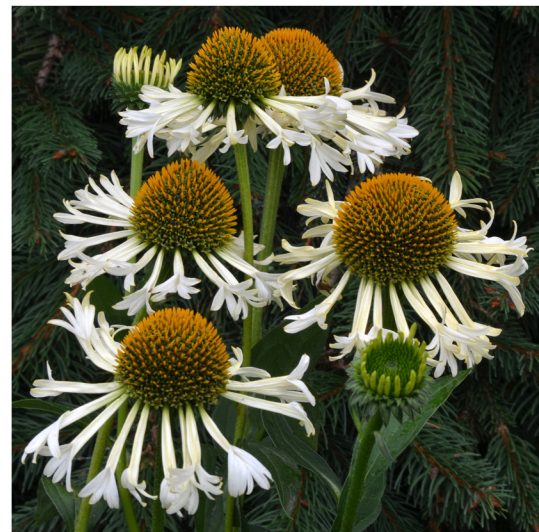

TERRA NOVA® Nurseries Introduction

ECHINACEA

CARNIVAL™ SERIES

'FERRIS WHEEL'

- A strong, wagon wheel petal pattern
- Very high flower count
- Stout, short, multi crown habit
- Foliage Height: 20" - Foliage Spread: 16" - Flower Height: 24"
- Zones 4-10 - Full sun