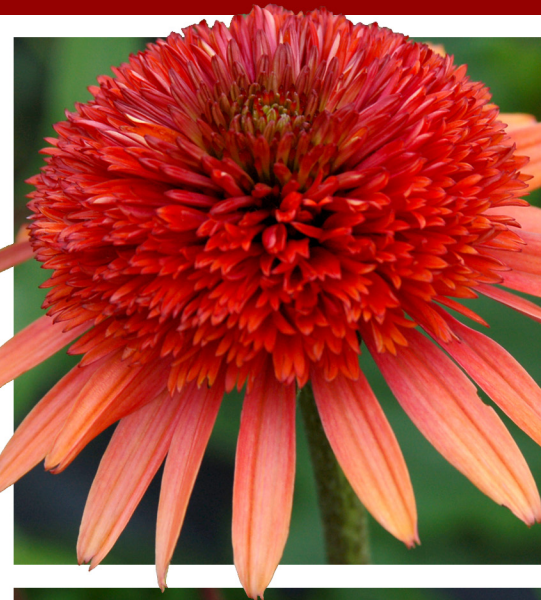

# ECHINACEA

## 'CORAL REEF'

- Amazing two-toned, double, anemone-like flowers with dark orange to coral rays
- A full-sized fragrant Echinacea that is excellent as a cut-flower as well as a garden specimen
- Great in combinations with Agastache 'Summer Fiesta' or with dark leaved Actaea 'Black Negligee'
- Foliage Height: 30" - Foliage Spread: 28" - Flower Height: 36"
- Zones 4-10 - Full sun