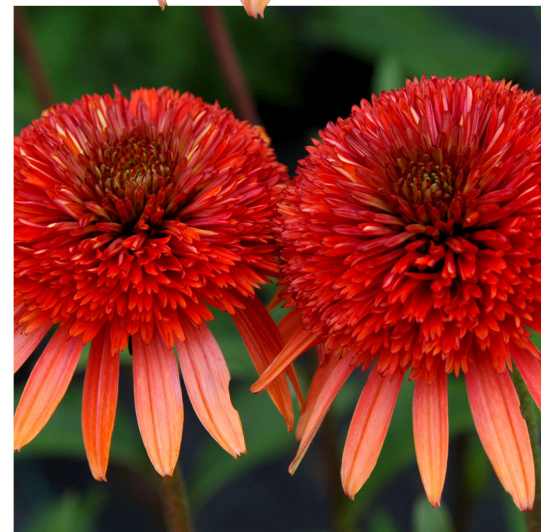

# ECHINACEA

## 'CORAL REEF'

- Amazing two-toned, double, anemone-like flowers with dark orange to coral rays
- A full-sized fragrant Echinacea that is excellent as a cut-flower as well as a garden specimen
- Great in combinations with Agastache 'Summer Fiesta' or with dark leaved Actaea 'Black Negligee'
- Foliage Height: 30" - Foliage Spread: 28" - Flower Height: 36"
- Zones 4-10 - Full sun