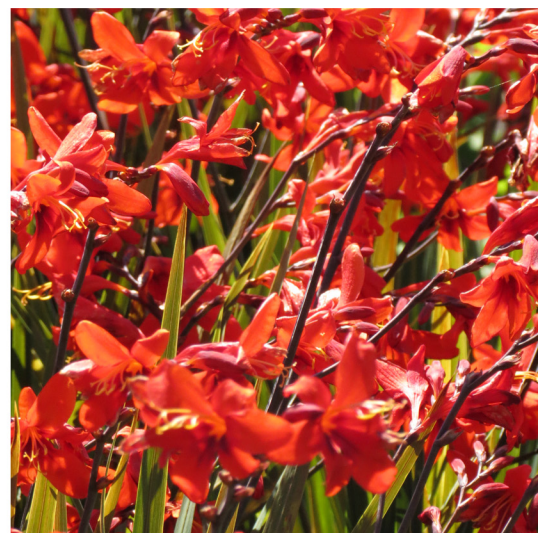

TERRA NOVA® Nurseries Introduction

CROCOSMIA

TWILIGHT FAIRY™ SERIES

TWILIGHT FAIRY™ 'CRIMSON'

- Bronze foliage and short, multibranched flower spikes
- Showy crimson red flowers
- The compact size, showy foliage and flowers make this ideal for the small garden
- Foliage Height: 14" - Foliage Spread: 14" - Flower Height: 16"
- Zones 7-9 - Full sun