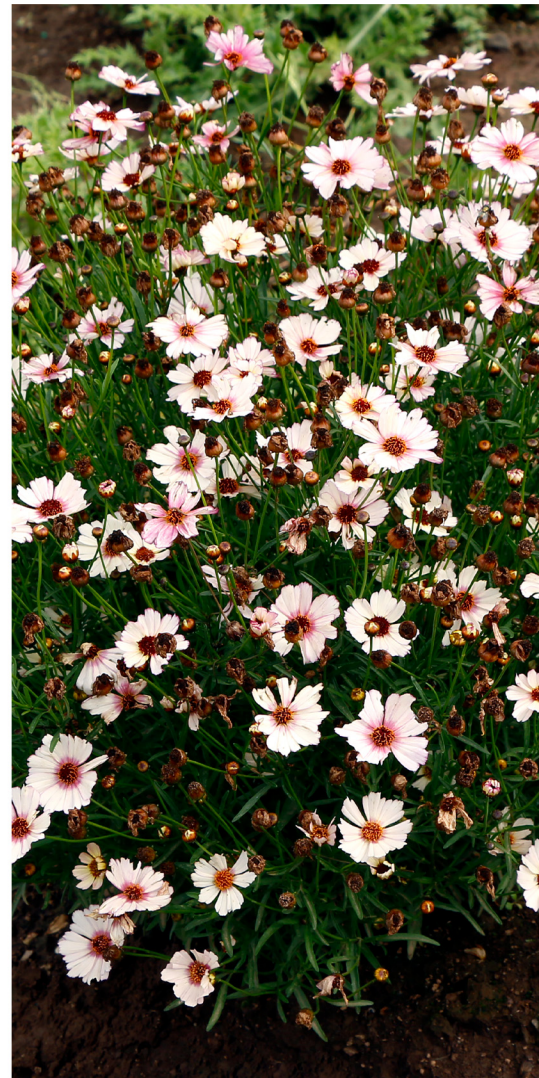

TERRA NOVA® Nurseries Introduction

COREOPSIS

NOVA® SERIES

NOVA® 'OPAL'

- Unusual light pink flowers
- Tight mounding habit
- Healthy and vigorous
- Foliage Height: 12" - Foliage Spread: 16" - Flower Height: 14"
- Zones 5-10 - Full sun