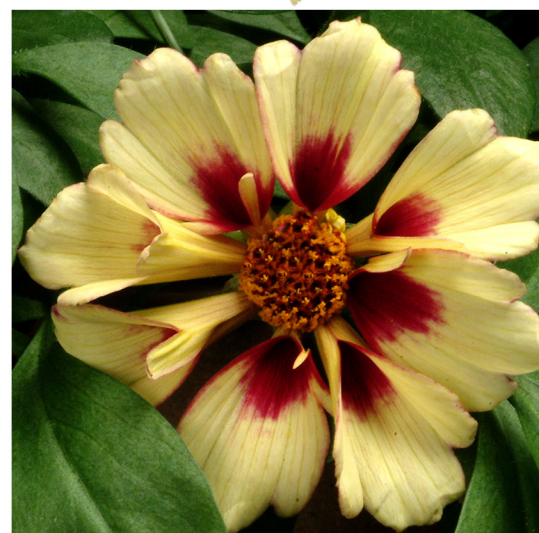

# COREOPSIS

## 'AUTUMN BLUSH'

- Finishes fast, very reliable
- 2 inch, strawberry-eyed, but-yellow flowers are produced from late spring to fall
- Flowers form a mid-height canopy of color, which changes as t the season progresses
- Cooler temperatures in the fall tint the flowers a strawberry-pink color
- Foliage Height: 24" - Foliage Spread: 32" - Flower Height: 26"
- Zones 6-10 - Full sun