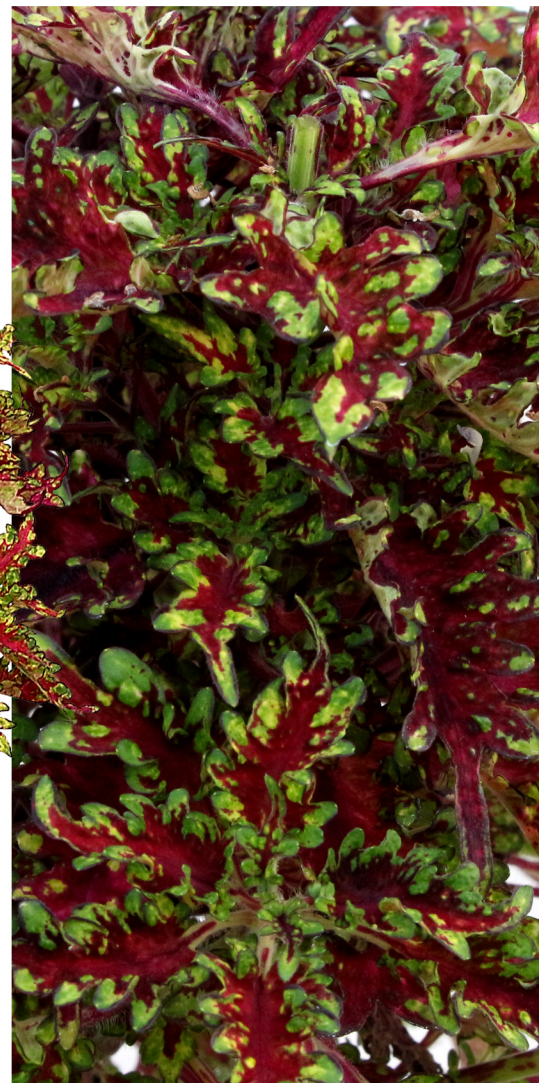

TERRA NOVA® Nurseries Introduction

COLEUS

TERRA NOVA® COLLECTION

TERRA NOVA® 'RUBY FILIGREE'

- PGRs not required or recommended
- Upright, mounded tight habit
- Bright foliage with contrasting ruby and emerald colors
- Excellent for combo pots
- Strong garden performance
- Foliage Height: 12" - Foliage Spread: 24"
- Zones 10-11 - Shade to part shade