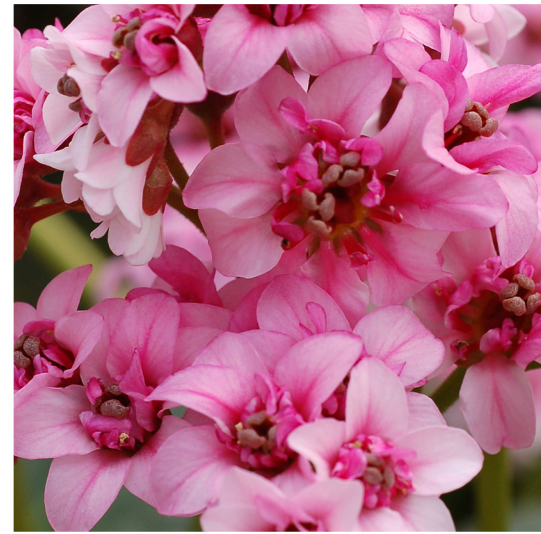

TERRA NOVA® Nurseries Introduction

BERGENIA

DRAGONFLY™ SERIES

Winter Foliage

DRAGONFLY™ 'SAKURA'

- Semi-double pink flowers
- Evergreen, compact habit
- Purple-black winter leaves
- Foliage Height: 10" - Foliage Spread: 12" - Flower Height: 15"
- Zones 4-9 - Sun to part shade