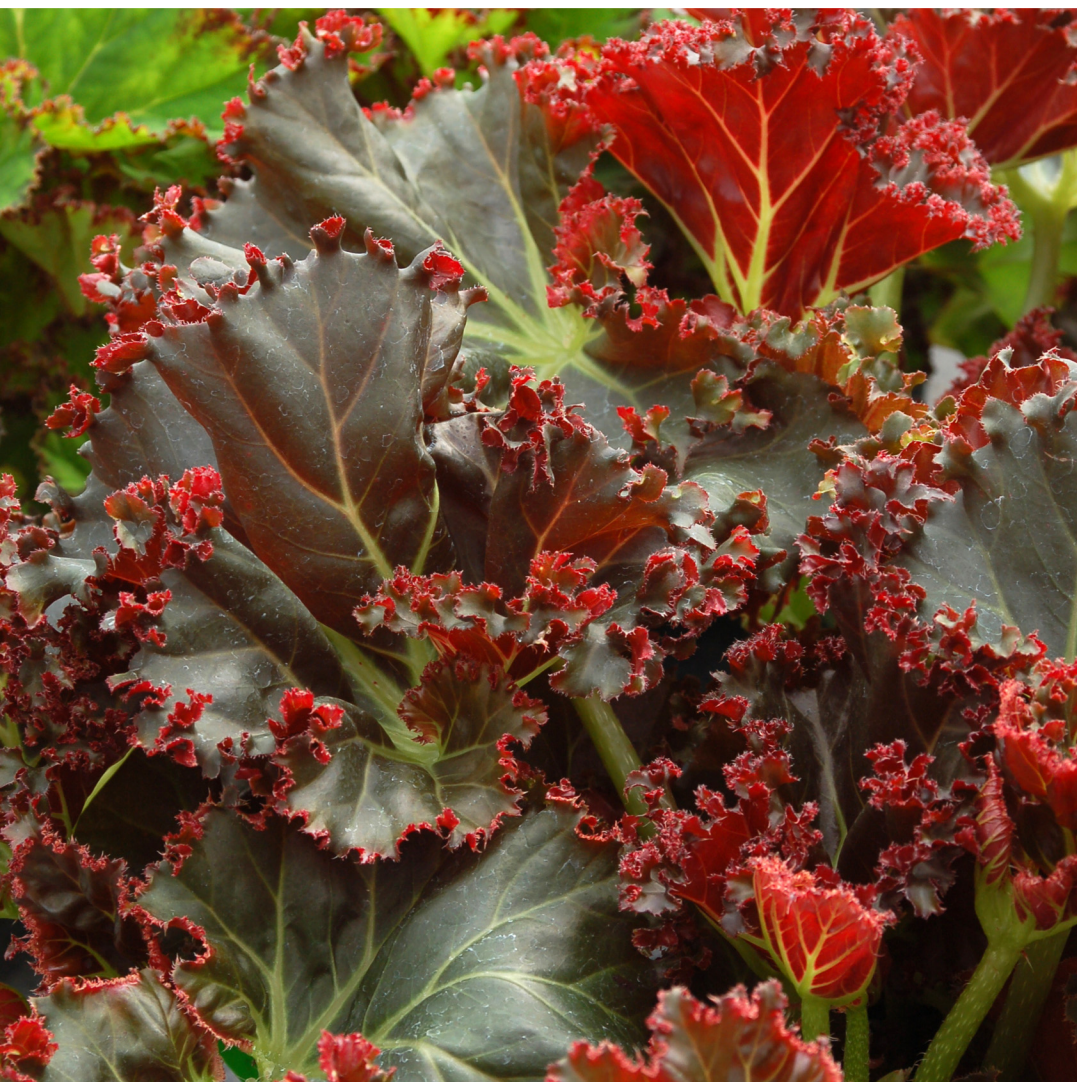

TERRA NOVA® Nurseries Presents

BEGONIA

'MADAME QUEEN'

- Stunning, large, glossy, copper-colored leaves, a ruffled and frilled edge, and a red reverse
- Tall sprays of deep pink flowers
- Very large leaves
- Excellent in containers
- Foliage Height: 20" - Foliage Spread: 28" - Flower Height: 28"
- Zones 10-11 - Full shade to filtered light (no hot afternoon sun)