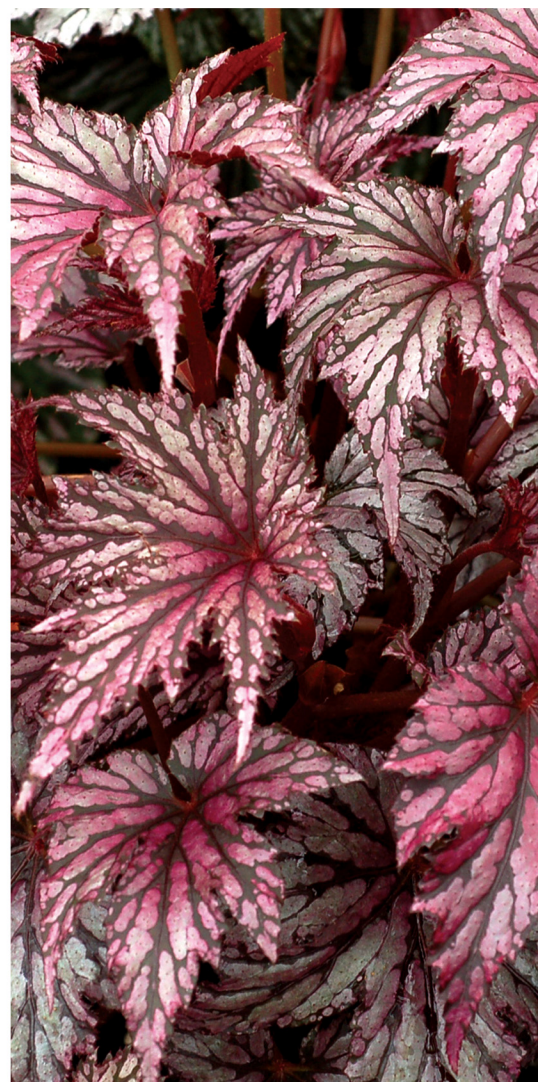

TERRA NOVA® Nurseries Introduction

BEGONIA

GARDEN ANGEL™ SERIES

'GARDEN ANGEL PLUM'

- Zone 7 hardy
- Gorgeous, rich, plummy-red violet maple-like leaves
- Shrub-like plant to 24" tall and wide in the first year
- The largest of the three Garden Angels™
- Foliage Height: 30" - Foliage Spread: 24" - Flower Height: 30"
- Zones 7-11 - Shade