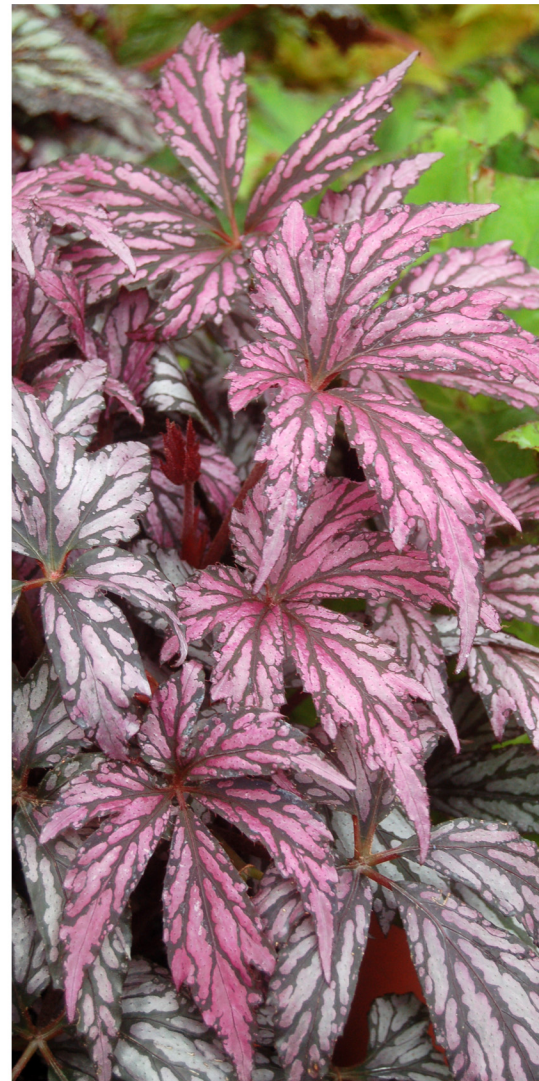

TERRA NOVA® Nurseries Presents

BEGONIA

'BENITOCHIBA'

- Palmate leaves, sheathed in metallic rose-red!
- Self-branching and shrubby, having the appeal of a Rex, but the shape and toughness of a shrub-type begonia
- Good container plant or use as a bedding plant in warm areas
- Foliage Height: 30" - Foliage Spread: 24" - Flower Height: 24"
- Zones 10-11 - Full shade