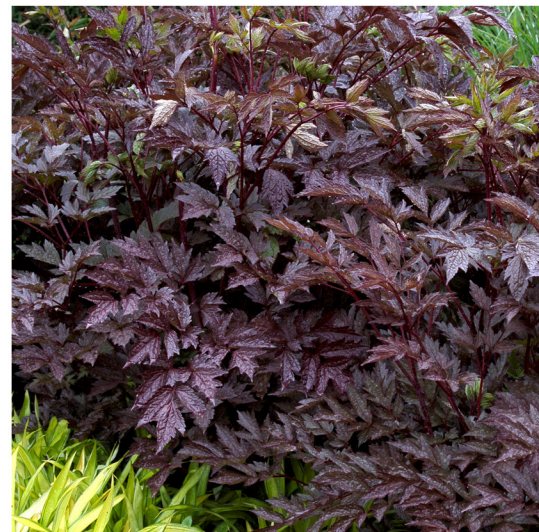

TERRA NOVA® Nurseries Introduction

ACTAEA

'BLACK NEGLIGEE'

- Lacy black foliage just cloaks the lovely dark stems on this vigorous upright plant
- Beautiful purple-tinted, white flowers project 2' upward and carry an exotic perfume of grape and jasmine
- Takes full sun or partial shade
- Foliage Height: 48" - Foliage Spread: 24" - Flower Height: 60"
- Zones 5-9 - Shade to part sun