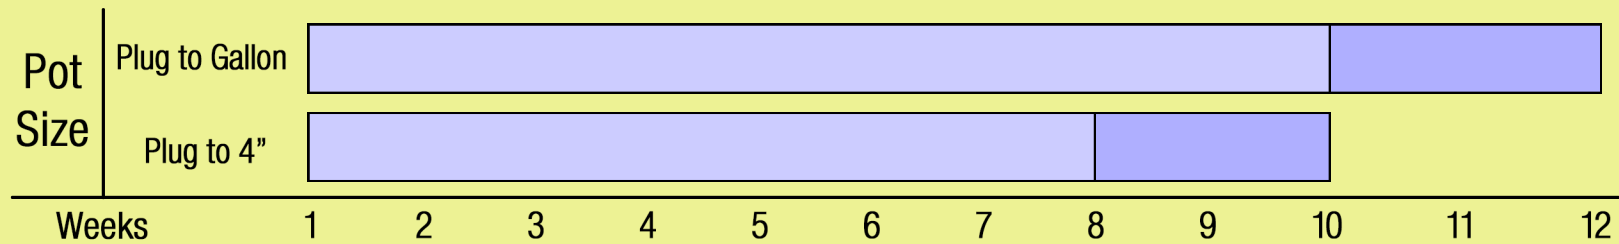

Growing Recipe

SEDUM 'DESERT BLACK'

DESERT™ SERIES

Approximate Finish Time From Liner

□ = Minimum □ = Maximum

pH: 5.8 - 7.2

Fertilization Recommendations: 75 - 100 PPM

EC: 0.6 - 0.9