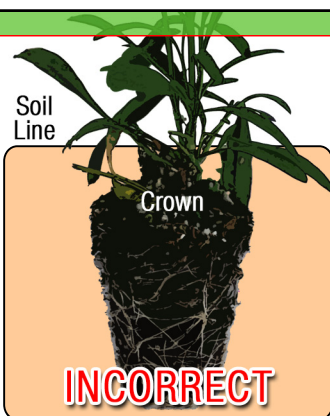

Growing Recipe

SEDUM 'DESERT BLACK'

DESERT™ SERIES

Approximate Finish Time From Liner

□ = Minimum □ = Maximum

pH: 5.8 - 7.2

Fertilization Recommendations: 75 - 100 PPM

EC: 0.6 - 0.9

Light Levels: Full sun

Water Requirements: Dry completely between waterings

Hardiness Zones: 4 - 9

Possible Problems: Insect: Aphids are possible
Diseases: Fungal problems can occur if provided poor drainage

Habit: Clumping

Day Length for Flowering: Obligate long day

Do NOT bury the crown of the plug

Description

Black leaves, multiple crowns the first year, short stems, and nice rose pink flowers. This plant has it all! Bred for vigorous basal branching and good garden performance, you will be very happy with the quality. Provide all Sedums with good drainage.