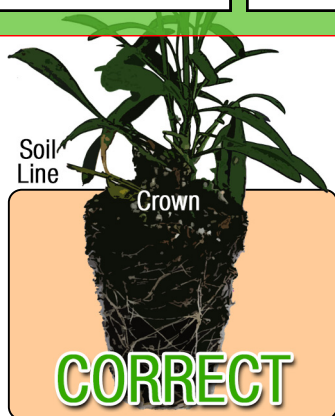

Growing Recipe

SEDUM 'DESERT BLACK'

DESERT™ SERIES

Approximate Finish Time From Liner

□ = Minimum □ = Maximum

pH: 5.8 - 7.2

Fertilization Recommendations: 75 - 100 PPM

EC: 0.6 - 0.9

Light Levels: Full sun

Water Requirements: Dry completely between waterings

Hardiness Zones: 4 - 9

Possible Problems: Insect: Aphids are possible
Diseases: Fungal problems can occur if provided poor drainage

Habit: Clumping

Day Length for Flowering: Obligate long day

Do NOT bury the crown of the plug

Description

Black leaves, multiple crowns the first year, short stems, and nice rose pink flowers. This plant has it all! Bred for vigorous basal branching and good garden performance, you will be very happy with the quality. Provide all Sedums with good drainage.