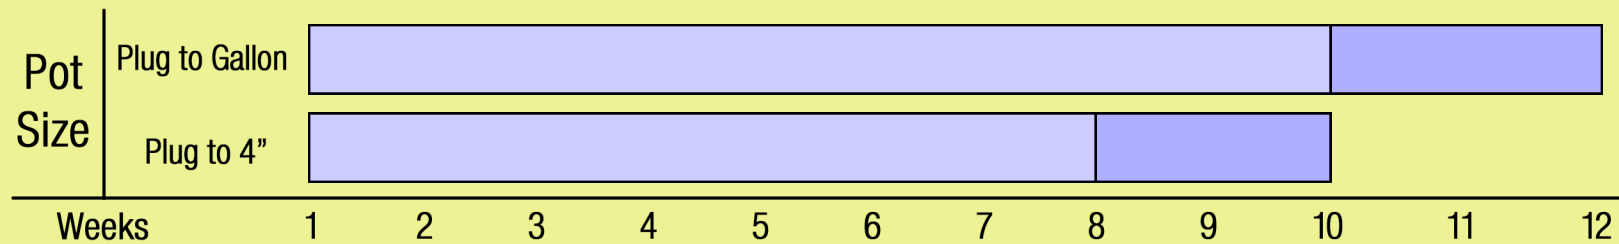

Growing Recipe

SEDUM 'CLOUD WALKER'

Approximate Finish Time From Liner

☐ = Minimum ☐ = Maximum

pH: 5.8 - 7.2

Fertilization Recommendations: 75 - 100 PPM

EC: 0.6 - 0.9

Light Levels: Full sun

Water Requirements: Dry completely between waterings

Hardiness Zones: 4 - 9

Possible Problems: Insect: Aphids are possible
Diseases: Fungal problems can occur if provided poor drainage

Habit: Clumping

Day Length for Flowering: Obligate long day

Do NOT bury the crown of the plug

Description

Combines large mauve blooms and dark tinted blue foliage. A Sedum spectabile hybrid with vase shaped, open branching habit that creates a new look in a flowering, hybrid Sedum. The 6-8" airy flower clusters are layered in cloud-like pattern.