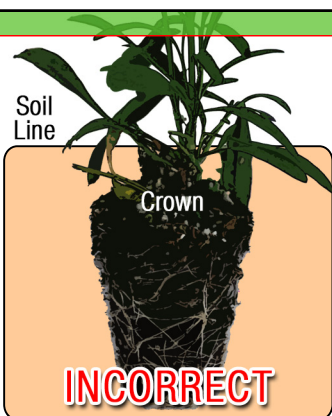

Growing Recipe

SEDUM 'CLOUD WALKER'

Approximate Finish Time From Liner

☐ = Minimum ☐ = Maximum

pH: 5.8 - 7.2

Fertilization Recommendations: 75 - 100 PPM

EC: 0.6 - 0.9

Light Levels: Full sun

Water Requirements: Dry completely between waterings

Hardiness Zones: 4 - 9

Possible Problems: Insect: Aphids are possible
Diseases: Fungal problems can occur if provided poor drainage

Habit: Clumping

Day Length for Flowering: Obligate long day

Do NOT bury the crown of the plug

Description

Combines large mauve blooms and dark tinted blue foliage. A Sedum spectabile hybrid with vase shaped, open branching habit that creates a new look in a flowering, hybrid Sedum. The 6-8" airy flower clusters are layered in cloud-like pattern.