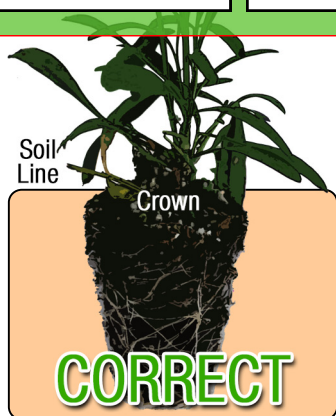

Growing Recipe

SEDUM 'CLOUD WALKER'

Approximate Finish Time From Liner

☐ = Minimum ☐ = Maximum

pH: 5.8 - 7.2

Fertilization Recommendations: 75 - 100 PPM

EC: 0.6 - 0.9

Light Levels: Full sun

Water Requirements: Dry completely between waterings

Hardiness Zones: 4 - 9

Possible Problems: Insect: Aphids are possible
Diseases: Fungal problems can occur if provided poor drainage

Habit: Clumping

Day Length for Flowering: Obligate long day

Do NOT bury the crown of the plug

Description

Combines large mauve blooms and dark tinted blue foliage. A Sedum spectabile hybrid with vase shaped, open branching habit that creates a new look in a flowering, hybrid Sedum. The 6-8" airy flower clusters are layered in cloud-like pattern.