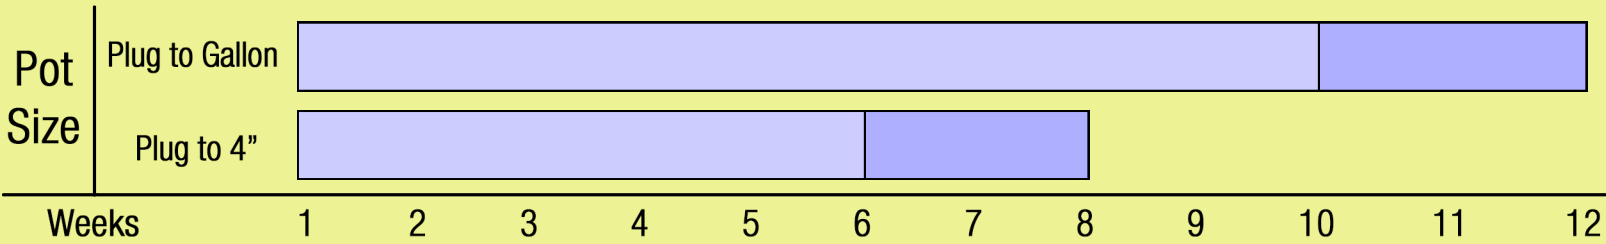

Growing Recipe

LEUCANTHEMUM 'COCONUT'

Approximate Finish Time From Liner

☐ = Minimum ☐ = Maximum

pH: 5.5 - 6.8

Fertilization Recommendations: 50 - 100 PPM (Weekly)

EC: 1.0 - 1.2

Light Levels: Full sun

Water Requirements: Dry moderately between watering

Hardiness Zones: 5 - 9

Possible Problems: Insect: Aphids and slugs are possible problems

Habit: Mounding

Diseases: No major diseases

Day Length for Flowering: Facultative Long Day