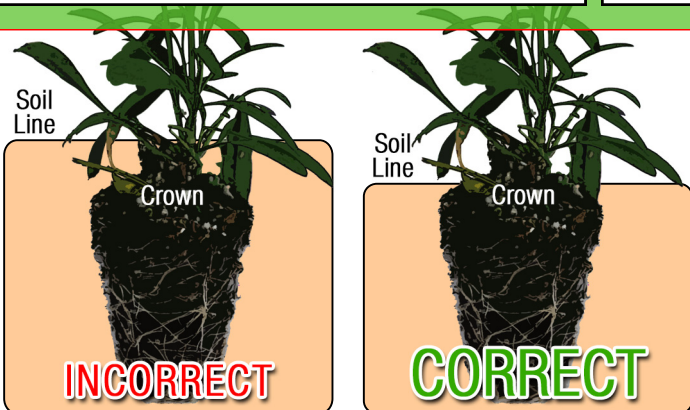

Growing Recipe

LEUCANTHEMUM 'COCONUT'

Approximate Finish Time From Liner

☐ = Minimum ☐ = Maximum

pH: 5.5 - 6.8

Fertilization Recommendations: 50 - 100 PPM (Weekly)

EC: 1.0 - 1.2

Light Levels: Full sun

Water Requirements: Dry moderately between watering

Hardiness Zones: 5 - 9

Possible Problems: Insect: Aphids and slugs are possible problems

Habit: Mounding

Diseases: No major diseases

Day Length for Flowering: Facultative Long Day

Do NOT bury the crown of the plug

Description

Lovely, fluffy, white double daisies on a compact habit. We all loved this one instantly. An easy choice. This great crown produces multiple flowers in the first year.