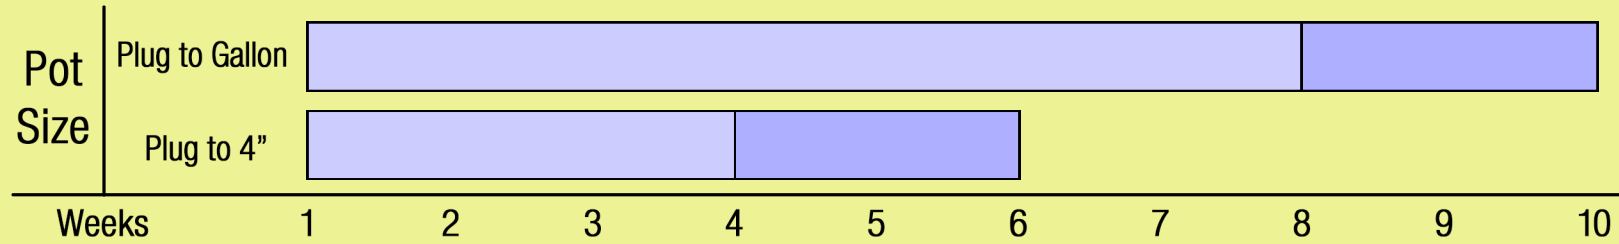

Growing Recipe

HEUCHERELLA 'PLUM CASCADE'

CASCADE™ SERIES

Approximate Finish Time From Liner

 = Minimum  = Maximum

pH: 5.5 - 6.5

Fertilization Recommendations: 100 - 150 PPM

EC: 0.6 - 0.9

Light Levels: Shade to part shade

Water Requirements: Dry moderately between waterings

Hardiness Zones: 4 - 10

Possible Problems: Insect: Foliar nematodes may be a problem for gardens in susceptible areas and watch for root weevils.
Diseases: Root rot may occur with excessive soil moisture or poor drainage. **Note**: All Heucherella are rust resistant.