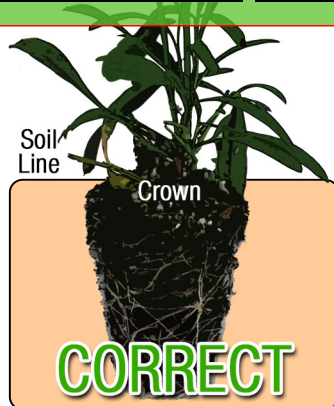

Growing Recipe

HEUCHERELLA 'PLUM CASCADE'

CASCADE™ SERIES

Approximate Finish Time From Liner

 = Minimum  = Maximum

pH: 5.5 - 6.5

Fertilization Recommendations: 100 - 150 PPM

EC: 0.6 - 0.9

Light Levels: Shade to part shade

Water Requirements: Dry moderately between waterings

Hardiness Zones: 4 - 10

Possible Problems: Insect: Foliar nematodes may be a problem for gardens in susceptible areas and watch for root weevils.
Diseases: Root rot may occur with excessive soil moisture or poor drainage. **Note**: All Heucherella are rust resistant.

Habit: Trailing

Day Length for Flowering: Day neutral

Do NOT bury the crown of the plug

Description

The first purple Heucherella, and it's trailing! 'Plum Cascade' has lobed, purple silver leaves. Small, light pink flowers appear all summer on short stems. Very elegant with EXCELLENT vigor.