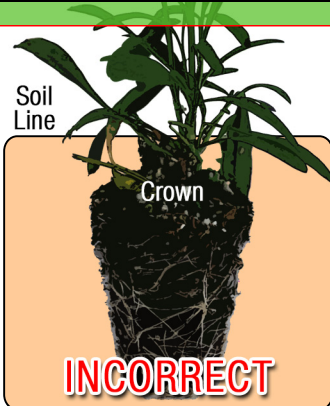

Growing Recipe

HEUCHERELLA 'PLUM CASCADE'

CASCADE™ SERIES

Approximate Finish Time From Liner

 = Minimum  = Maximum

pH: 5.5 - 6.5

Fertilization Recommendations: 100 - 150 PPM

EC: 0.6 - 0.9

Light Levels: Shade to part shade

Water Requirements: Dry moderately between waterings

Hardiness Zones: 4 - 10

Possible Problems: Insect: Foliar nematodes may be a problem for gardens in susceptible areas and watch for root weevils.
Diseases: Root rot may occur with excessive soil moisture or poor drainage. **Note**: All Heucherella are rust resistant.

Habit: Trailing

Day Length for Flowering: Day neutral

Do NOT bury the crown of the plug

Description

The first purple Heucherella, and it's trailing! 'Plum Cascade' has lobed, purple silver leaves. Small, light pink flowers appear all summer on short stems. Very elegant with EXCELLENT vigor.