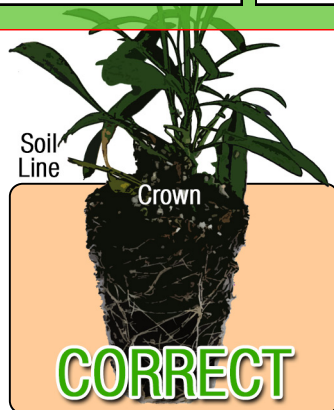

Growing Recipe

GEUM TEMPO™ 'CORAL'

TEMPO™ SERIES

Approximate Finish Time From Liner

□ = Minimum □ = Maximum

pH: 5.6 - 6.5

Fertilization Recommendations: 150 PPM

EC: 1.5 - 2.0

Light Levels: Full sun to part shade

Water Requirements: Dry moderately between waterings

Hardiness Zones: 5 - 9

Possible Problems: Insect: Aphids, whitefly possible

Diseases: Botrytis, mildews possible

Habit: Mounding, clumping

Day Length for Flowering: Day neutral

Do NOT bury the crown of the plug

Description

Another exciting addition to the popular TEMPO™ series! Bright coral-red flowers are held in great numbers over this compact garden plant. The excellent quality foliage stay clean all summer long. Reblooms in the summer!