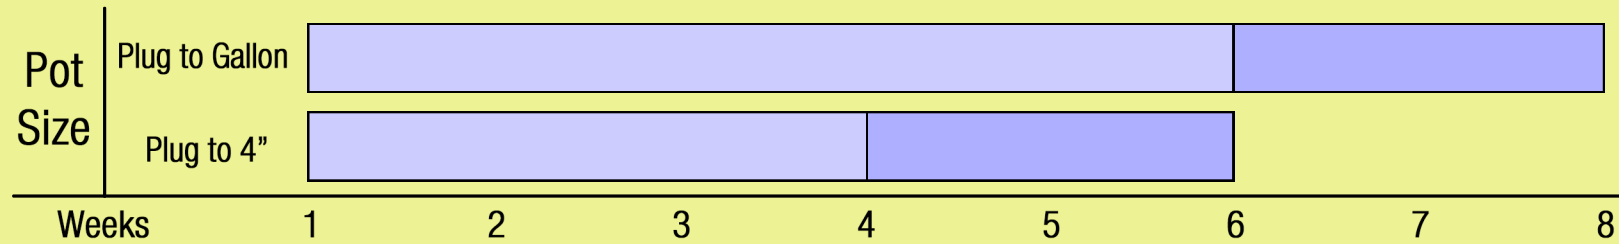

Growing Recipe

GEUM TEMPO™ 'CORAL'

TEMPO™ SERIES

Approximate Finish Time From Liner

□ = Minimum □ = Maximum

pH: 5.6 - 6.5

Fertilization Recommendations: 150 PPM

EC: 1.5 - 2.0

Light Levels: Full sun to part shade

Water Requirements: Dry moderately between waterings

Hardiness Zones: 5 - 9

Possible Problems: Insect: Aphids, whitefly possible

Diseases: Botrytis, mildews possible

Habit: Mounding, clumping