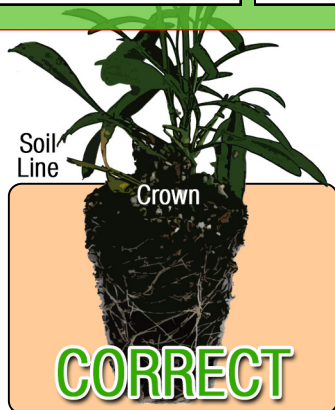

Growing Recipe

ECHINACEA 'TANGERINE DREAM'

DREAM™ SERIES

Approximate Finish Time From Liner

□ = Minimum □ = Maximum

pH: 5.8 - 7.3

Fertilization Recommendations: 75 - 100 PPM

EC: 0.7

Light Levels: Full sun

Water Requirements: Dry moderately between waterings

Hardiness Zones: 4 - 10

Possible Problems: Insect: Watch for aphids, mites, thrips, whitefly and slugs

Habit: Clumping, upright

Diseases: The plants can have leaf spot and crown rot if kept too moist

Day Length for Flowering: Long day

Do NOT bury the crown of the plug

Description

Everything a great garden plant should be. Elegant 4" clear orange flowers have wide, overlapping petals. The bloom color holds better than any we have ever seen and the flowers have a lovely honey scent. This is in our landscape series due to its size and multiple, wide-branching strong stems. Super for the sunny landscape, in mass or in a mixed planting. Great for cutting. Received the highest rating at MSU for container culture.