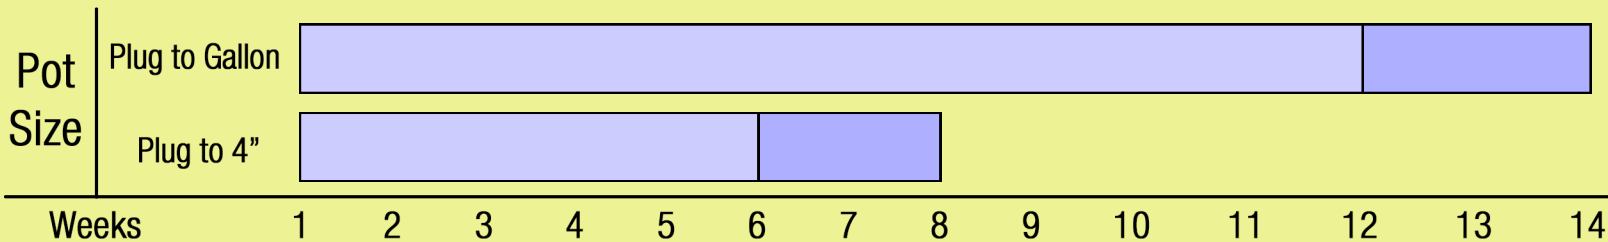

Growing Recipe

ECHINACEA 'TANGERINE DREAM'

DREAM™ SERIES

Approximate Finish Time From Liner

□ = Minimum □ = Maximum

pH: 5.8 - 7.3

Fertilization Recommendations: 75 - 100 PPM

EC: 0.7

Light Levels: Full sun

Water Requirements: Dry moderately between waterings

Hardiness Zones: 4 - 10

Possible Problems: Insect: Watch for aphids, mites, thrips, whitefly and slugs

Habit: Clumping, upright

Diseases: The plants can have leaf spot and crown rot if kept too moist

Day Length for Flowering: Long day

Do NOT bury the crown of the plug

Description

Everything a great garden plant should be. Elegant 4" clear orange flowers have wide, overlapping petals. The bloom color holds better than any we have ever seen and the flowers have a lovely honey scent. This is in our landscape series due to its size and multiple, wide-branching strong stems. Super for the sunny landscape, in mass or in a mixed planting. Great for cutting. Received the highest rating at MSU for container culture.