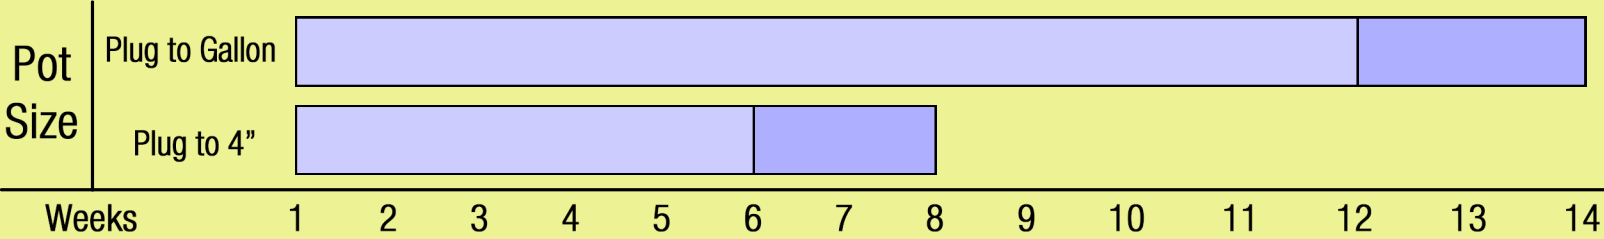

Growing Recipe

ECHINACEA 'SECRET DESIRE'

SECRET™ SERIES

Approximate Finish Time From Liner

□ = Minimum □ = Maximum

pH: 5.8 - 7.3

Fertilization Recommendations: 75 - 100 PPM

EC: 0.7

Light Levels: Full sun

Water Requirements: Dry moderately between waterings

Hardiness Zones: 4 - 10

Possible Problems: Insect: Watch for aphids, mites, thrips, whitefly and slugs

Habit: Clumping

Diseases: The plants can have leaf spot and crown rot if kept too moist

Day Length for Flowering: Long day

Do NOT bury the crown of the plug

Description

A mid-size Echinacea with double flowers that are very large and multicolored pink and orange. Grows vigorously and forms a full plant quickly.