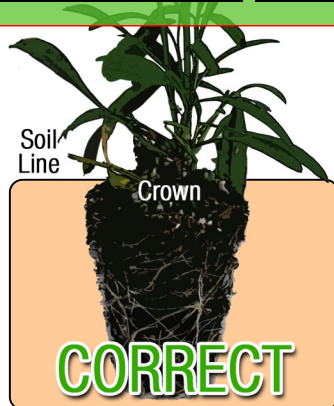

Growing Recipe

ECHINACEA 'SECRET DESIRE'

SECRET™ SERIES

Approximate Finish Time From Liner

□ = Minimum □ = Maximum

pH: 5.8 - 7.3

Fertilization Recommendations: 75 - 100 PPM

EC: 0.7

Light Levels: Full sun

Water Requirements: Dry moderately between waterings

Hardiness Zones: 4 - 10

Possible Problems: Insect: Watch for aphids, mites, thrips, whitefly and slugs

Habit: Clumping

Diseases: The plants can have leaf spot and crown rot if kept too moist

Day Length for Flowering: Long day

Do NOT bury the crown of the plug

Description

A mid-size Echinacea with double flowers that are very large and multicolored pink and orange. Grows vigorously and forms a full plant quickly.