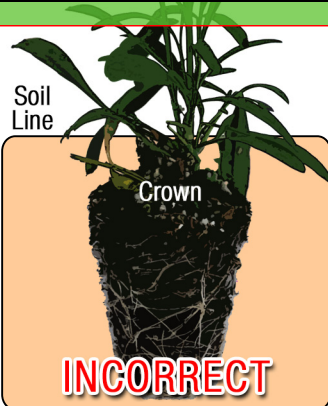

Growing Recipe

ECHINACEA 'SECRET DESIRE'

SECRET™ SERIES

Approximate Finish Time From Liner

□ = Minimum □ = Maximum

pH: 5.8 - 7.3

Fertilization Recommendations: 75 - 100 PPM

EC: 0.7

Light Levels: Full sun

Water Requirements: Dry moderately between waterings

Hardiness Zones: 4 - 10

Possible Problems: Insect: Watch for aphids, mites, thrips, whitefly and slugs

Habit: Clumping

Diseases: The plants can have leaf spot and crown rot if kept too moist

Day Length for Flowering: Long day

Do NOT bury the crown of the plug

Description

A mid-size Echinacea with double flowers that are very large and multicolored pink and orange. Grows vigorously and forms a full plant quickly.