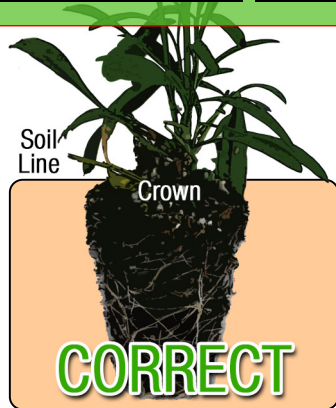

Growing Recipe

ECHINACEA REVELATION® 'CORAL'

REVELATION® SERIES

Approximate Finish Time From Liner

☐ = Minimum ☐ = Maximum

pH: 5.8 - 7.3

Fertilization Recommendations: 75 - 100 PPM

EC: 1.0 - 2.0

Light Levels: Full sun

Water Requirements: Dry moderately between waterings

Hardiness Zones: 4 - 9

Possible Problems: Insect: Watch for aphids, mites, thrips, whitefly and slugs

Habit: Upright

Diseases: The plants can have leaf spot and crown rot if kept too moist

Day Length for Flowering: Long day

Do NOT bury the crown of the plug

Description

Extra large, long lasting, stunning coral-pink flowers crown this stunning plant. Deep green foliage drapes perfectly to the soil, hiding the stems. REVELATION® 'Coral's flowers are also BIG on fragrance, and a favorite of Bumbles. Without a doubt, this could be the start of something big!