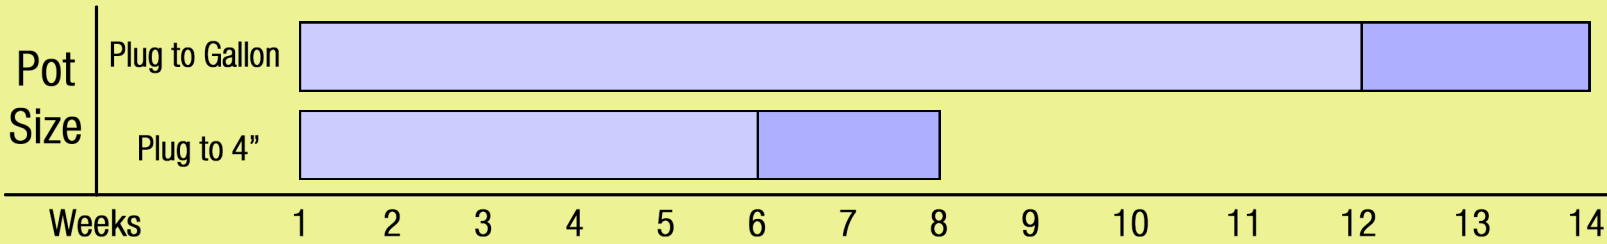

Growing Recipe

ECHINACEA REVELATION® 'CORAL'

REVELATION® SERIES

Approximate Finish Time From Liner

☐ = Minimum ☐ = Maximum

pH: 5.8 - 7.3

Fertilization Recommendations: 75 - 100 PPM

EC: 1.0 - 2.0