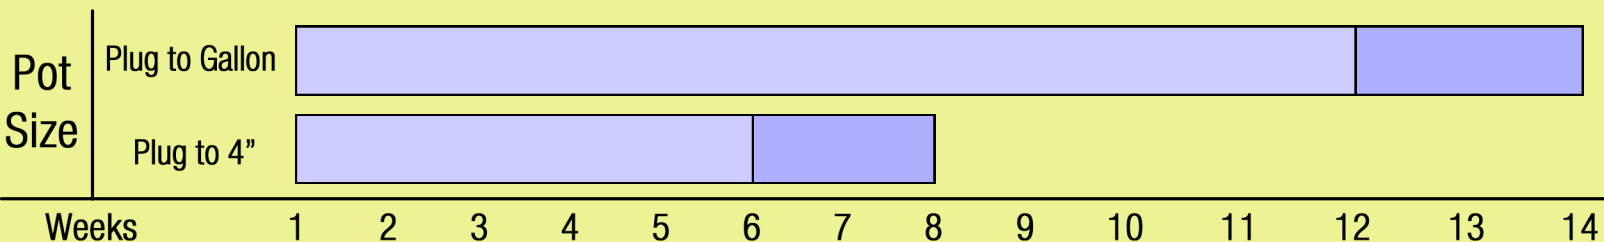

Growing Recipe

ECHINACEA 'HEAVENLY DREAM'

DREAM™ SERIES

Approximate Finish Time From Liner

□ = Minimum □ = Maximum

pH: 5.8 - 7.3

Fertilization Recommendations: 75 - 100 PPM

EC: 0.7

Light Levels: Full sun

Water Requirements: Dry moderately between waterings

Hardiness Zones: 4 - 10

Possible Problems: Insect: Watch for aphids, mites, thrips, whitefly and slugs

Habit: Upright

Diseases: The plants can have leaf spot and crown rot if kept too moist

Day Length for Flowering: Long day

Do NOT bury the crown of the plug

Description

White flowers up to 4" wide adorn this low-branched wonder. Extra broad ray florets make the flower particularly showy. This is in our Landscape DREAM™ Series due to its dense habit and high bloom count. This works well in sunny masses or in a mixed planting. Fragrant.