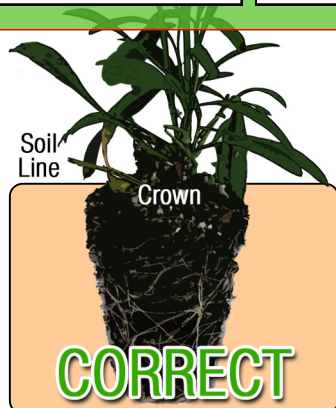

Growing Recipe

ECHINACEA 'HEAVENLY DREAM'

DREAM™ SERIES

Approximate Finish Time From Liner

□ = Minimum □ = Maximum

pH: 5.8 - 7.3

Fertilization Recommendations: 75 - 100 PPM

EC: 0.7

Light Levels: Full sun

Water Requirements: Dry moderately between waterings

Hardiness Zones: 4 - 10

Possible Problems: Insect: Watch for aphids, mites, thrips, whitefly and slugs

Habit: Upright

Diseases: The plants can have leaf spot and crown rot if kept too moist

Day Length for Flowering: Long day

Do NOT bury the crown of the plug

Description

White flowers up to 4" wide adorn this low-branched wonder. Extra broad ray florets make the flower particularly showy. This is in our Landscape DREAM™ Series due to its dense habit and high bloom count. This works well in sunny masses or in a mixed planting. Fragrant.