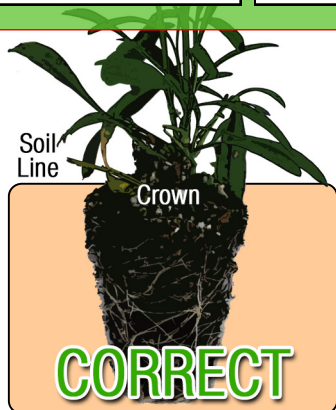

Growing Recipe

ECHINACEA 'GLOWING DREAM'

DREAM™ SERIES

Approximate Finish Time From Liner

□ = Minimum □ = Maximum

pH: 5.8 - 7.3

Fertilization Recommendations: 75 - 100 PPM

EC: 0.7

Light Levels: Full sun

Water Requirements: Dry moderately between waterings

Hardiness Zones: 4 - 10

Possible Problems: Insect: Watch for aphids, mites, thrips, whitefly and slugs

Habit: Upright

Diseases: The plants can have leaf spot and crown rot if kept too moist

Day Length for Flowering: Long day

Do NOT bury the crown of the plug

Description

Like 'Amazing Dream', this has the breeding which imparts great habit and a great number of crowns. The flowers of 'Glowing Dream' are an intense, glowing, watermelon-coral. A superlative landscape plant with great flower color, habit, and long bloom time. Wow!