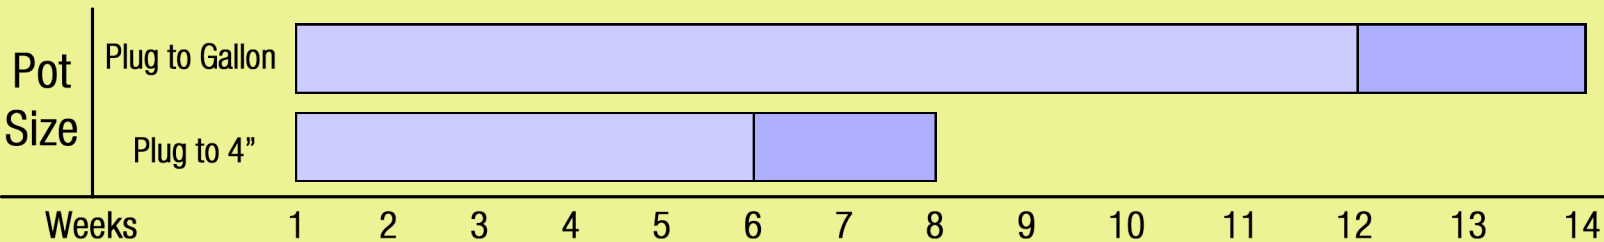

Growing Recipe

ECHINACEA 'GLOWING DREAM'

DREAM™ SERIES

Approximate Finish Time From Liner

□ = Minimum □ = Maximum

pH: 5.8 - 7.3

Fertilization Recommendations: 75 - 100 PPM

EC: 0.7

Light Levels: Full sun

Water Requirements: Dry moderately between waterings

Hardiness Zones: 4 - 10

Possible Problems: Insect: Watch for aphids, mites, thrips, whitefly and slugs

Habit: Upright

Diseases: The plants can have leaf spot and crown rot if kept too moist