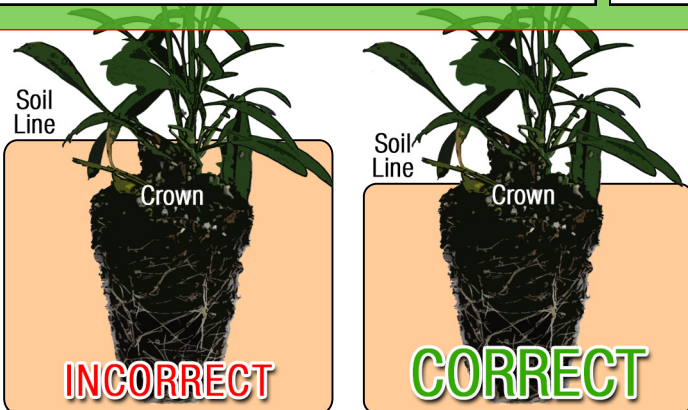

Growing Recipe

COLEUS WILDFIRE™ 'SMOKY ROSE'

WILDFIRE™ SERIES

Approximate Finish Time From Liner

☐ = Minimum ☐ = Maximum

pH: 5.8 - 7.0

Fertilization Recommendations: 100 - 150 PPM

EC: 1.0 - 2.0

Light Levels: Part shade to shade

Water Requirements: Well drained between waterings

Hardiness Zones: 10 - 11

Possible Problems: Insect: No major problems
Diseases: No major problems

Habit: Mounding

Day Length for Flowering: Day neutral

Description

This low spreader has dark leaves with hot pink centers. It has a short habit with bushy, dense foliage with dramatically cut leaves.

Do NOT bury the crown of the plug