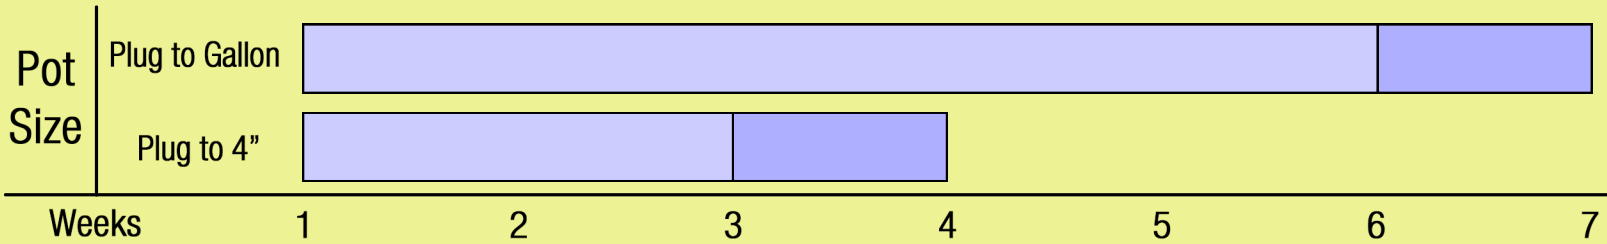

Growing Recipe

COLEUS WILDFIRE™ 'SMOKY ROSE'

WILDFIRE™ SERIES

Approximate Finish Time From Liner

☐ = Minimum ☐ = Maximum

pH: 5.8 - 7.0

Fertilization Recommendations: 100 - 150 PPM

EC: 1.0 - 2.0

Light Levels: Part shade to shade

Water Requirements: Well drained between waterings

Hardiness Zones: 10 - 11

Possible Problems: Insect: No major problems
Diseases: No major problems

Habit: Mounding

Day Length for Flowering: Day neutral