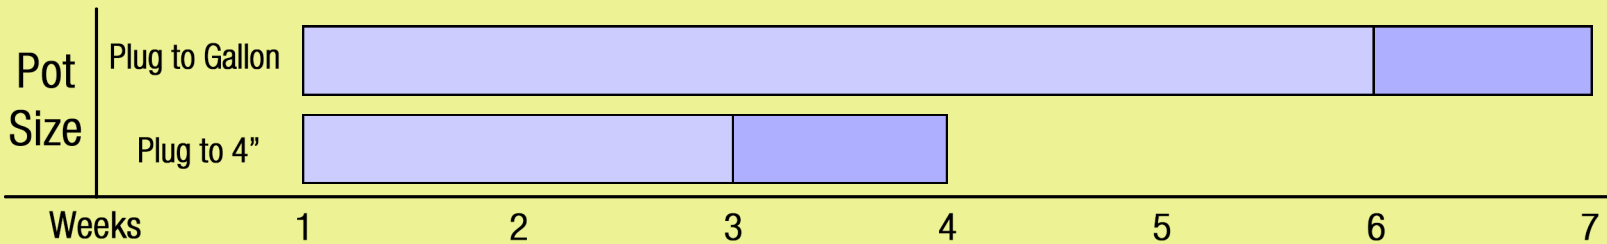

Growing Recipe

COLEUS WILDFIRE™ 'BLAZE'

WILDFIRE™ SERIES

Approximate Finish Time From Liner

 = Minimum  = Maximum

pH: 5.8 - 7.0

Fertilization Recommendations: 100 - 150 PPM

EC: 1.0 - 2.0

Light Levels: Part shade to shade

Water Requirements: Well drained between waterings

Hardiness Zones: 10 - 11

Possible Problems: Insect: No major problems
Diseases: No major problems

Habit: Mounding

Day Length for Flowering: Facultative short day