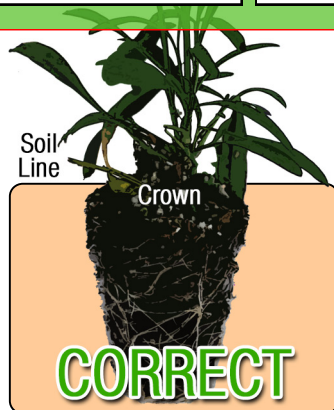

Growing Recipe

COLEUS WILDFIRE™ 'BLAZE'

WILDFIRE™ SERIES

Approximate Finish Time From Liner

 = Minimum  = Maximum

pH: 5.8 - 7.0

Fertilization Recommendations: 100 - 150 PPM

EC: 1.0 - 2.0

Light Levels: Part shade to shade

Water Requirements: Well drained between waterings

Hardiness Zones: 10 - 11

Possible Problems: Insect: No major problems
Diseases: No major problems

Habit: Mounding

Day Length for Flowering: Facultative short day

Do NOT bury the crown of the plug

Description

A lovely spreader with lacy, fire-engine red leaves that are surrounded by a yellow edge. The dense compact habit is spreading and requires no pinching to branch. Use in hanging baskets, container, and in summer borders. Superb color, branching, and density, guarantees this gem to be a "hot"-seller in the marketplace!