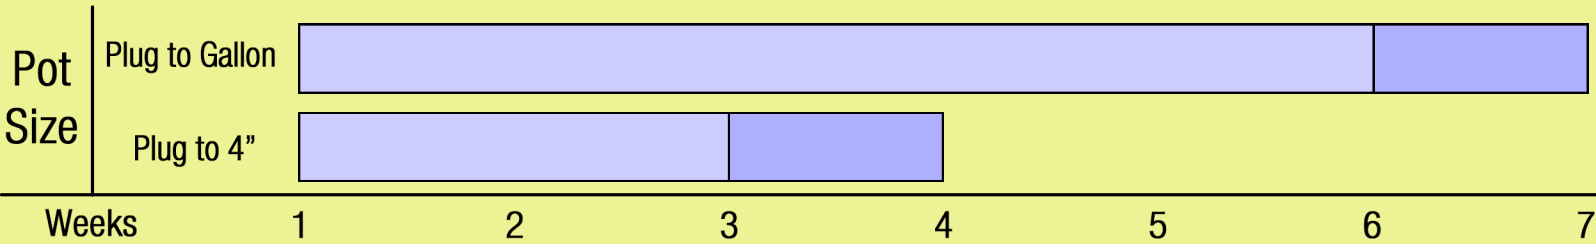

Growing Recipe

COLEUS TERRA NOVA® 'SMOOTH TALKER'

TERRA NOVA® COLLECTION

Approximate Finish Time From Liner

 = Minimum  = Maximum

pH: 5.8 - 7.0	Fertilization Recommendations: 100 - 150 PPM	EC: 1.0 - 2.0
Light Levels: Shade to part shade	Water Requirements: Dry moderately between waterings	
Hardiness Zones: 10 - 11	Possible Problems: <u>Insect</u> : No major problems <u>Diseases</u> : No major problems	
Habit: Mounding	PGRs: Not required or recommended	
Day Length for Flowering: Facultative short day		

Do NOT bury the crown of the plug

Description

Knockout color and performance. Its lemon lime colored leaves with their distinctive brick red markings show superb branching in a combo pot or in the summer border.