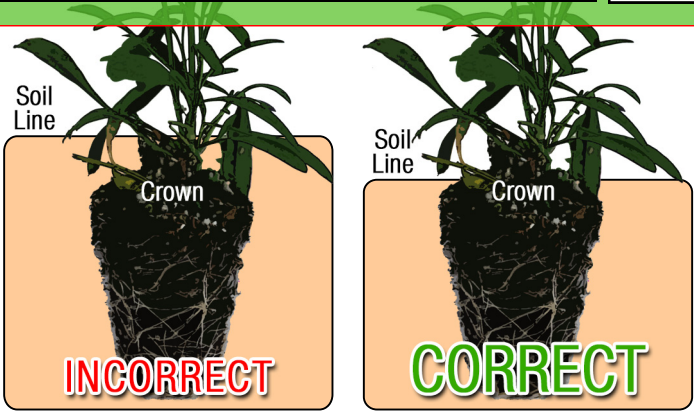

Growing Recipe

COLEUS TERRA NOVA® 'SMOOTH TALKER'

TERRA NOVA® COLLECTION

Approximate Finish Time From Liner

 = Minimum  = Maximum

pH: 5.8 - 7.0	Fertilization Recommendations: 100 - 150 PPM	EC: 1.0 - 2.0
Light Levels: Shade to part shade	Water Requirements: Dry moderately between waterings	
Hardiness Zones: 10 - 11	Possible Problems: <u>Insect</u> : No major problems <u>Diseases</u> : No major problems	
Habit: Mounding	PGRs: Not required or recommended	
Day Length for Flowering: Facultative short day		

Do NOT bury the crown of the plug

Description

Knockout color and performance. Its lemon lime colored leaves with their distinctive brick red markings show superb branching in a combo pot or in the summer border.