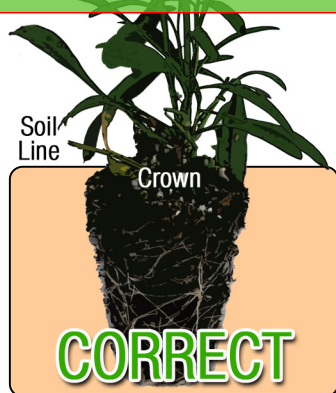

Growing Recipe

COLEUS TERRA NOVA® 'RUBY FILIGREE'

TERRA NOVA® COLLECTION

Approximate Finish Time From Liner

☐ = Minimum ☐ = Maximum

pH: 5.8 - 7.0

Fertilization Recommendations: 100 - 150 PPM

EC: 1.0 - 2.0

Light Levels: Shade to part shade

Water Requirements: Dry moderately between waterings

Hardiness Zones: 10 - 11

Possible Problems: Insect: No major problems

Diseases: No major problems

Habit: Mounding

Day Length for Flowering: Facultative short day

PGRs: Not required or recommended

Do NOT bury the crown of the plug

Description

With it's upright tight, mounding habit and lacy foliage of contrasting ruby and emerald, TERRA NOVA® 'Ruby Filigree' will please you in your combo pots or in your garden.