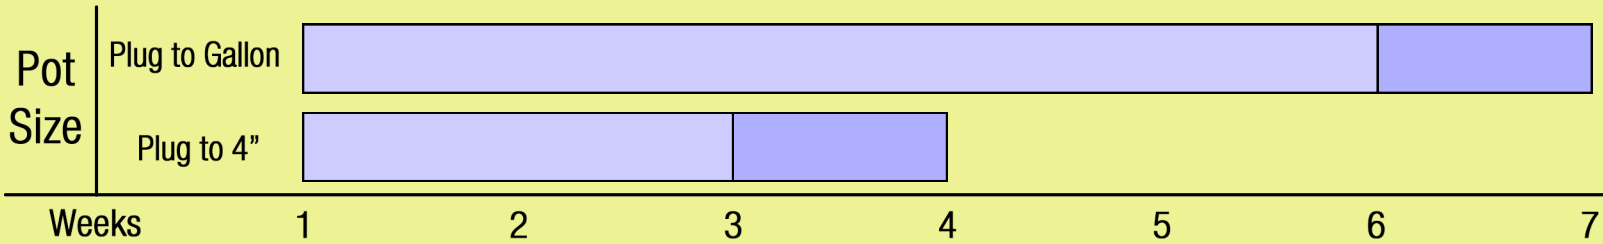

Growing Recipe

COLEUS TERRA NOVA® 'RUBY FILIGREE'

TERRA NOVA® COLLECTION

Approximate Finish Time From Liner

☐ = Minimum ☐ = Maximum

pH: 5.8 - 7.0

Fertilization Recommendations: 100 - 150 PPM

EC: 1.0 - 2.0

Light Levels: Shade to part shade

Water Requirements: Dry moderately between waterings

Hardiness Zones: 10 - 11

Possible Problems: Insect: No major problems

Diseases: No major problems

Habit: Mounding

Day Length for Flowering: Facultative short day