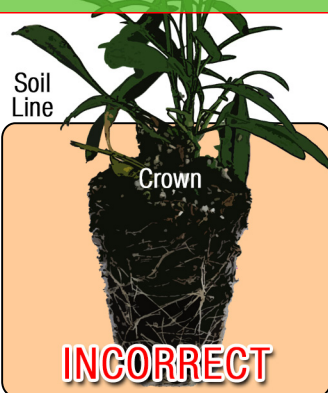

Growing Recipe

COLEUS TERRA NOVA® 'RUBY FILIGREE'

TERRA NOVA® COLLECTION

Approximate Finish Time From Liner

☐ = Minimum ☐ = Maximum

pH: 5.8 - 7.0

Fertilization Recommendations: 100 - 150 PPM

EC: 1.0 - 2.0

Light Levels: Shade to part shade

Water Requirements: Dry moderately between waterings

Hardiness Zones: 10 - 11

Possible Problems: Insect: No major problems

Diseases: No major problems

Habit: Mounding

Day Length for Flowering: Facultative short day

PGRs: Not required or recommended

Do NOT bury the crown of the plug

Description

With it's upright tight, mounding habit and lacy foliage of contrasting ruby and emerald, TERRA NOVA® 'Ruby Filigree' will please you in your combo pots or in your garden.