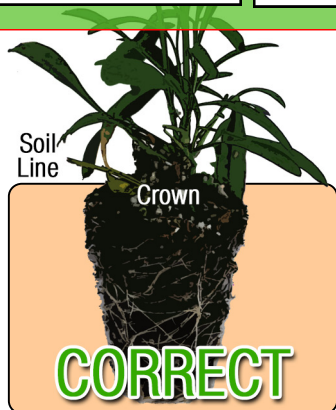

### Approximate Finish Time From Liner

□ = Minimum □ = Maximum

pH: 5.8 - 7.0

Fertilization Recommendations: 100 - 150 PPM

EC: 1.0 - 2.0

Light Levels: Shade to part shade

Water Requirements: Dry moderately between waterings

Hardiness Zones: 10 - 11

Possible Problems: Insect: No major problems

Diseases: No major problems

Habit: Upright, mounded

Day Length for Flowering: Short Day

PGRs: Not required or recommended

Do NOT bury the crown of the plug