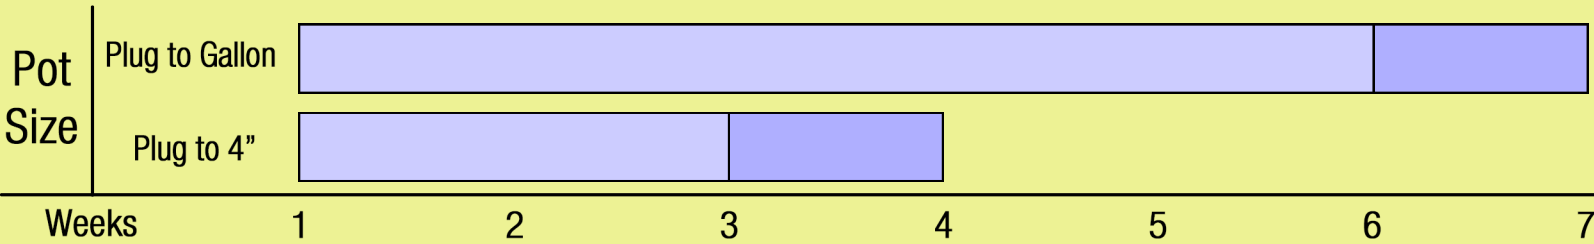

Growing Recipe

COLEUS TERRA NOVA® 'NUTMEG'

TERRA NOVA® COLLECTION

Approximate Finish Time From Liner

☐ = Minimum ☐ = Maximum

pH: 5.8 - 7.0

Fertilization Recommendations: 100 - 150 PPM

EC: 1.0 - 2.0

Light Levels: Shade to part shade

Water Requirements: Dry moderately between waterings

Hardiness Zones: 10 - 11

Possible Problems: Insect: No major problems

Diseases: No major problems

Habit: Mounding

Day Length for Flowering: Facultative short day