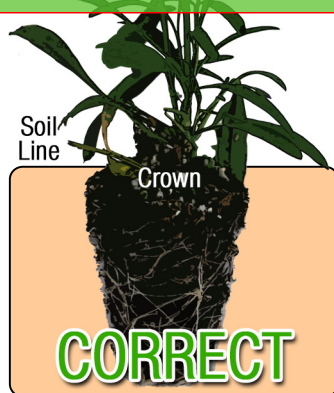

Growing Recipe

COLEUS TERRA NOVA® 'MONKEY PUZZLE'

TERRA NOVA® COLLECTION

Approximate Finish Time From Liner

 = Minimum  = Maximum

pH: 5.8 - 7.0

Fertilization Recommendations: 100 - 150 PPM

EC: 1.0 - 2.0

Light Levels: Shade to part shade

Water Requirements: Dry moderately between waterings

Hardiness Zones: 10 - 11

Possible Problems: Insect: No major problems

Diseases: No major problems

Habit: Rounded, flattened, spreading

Day Length for Flowering: Short Day

PGRs: Not required or recommended

Do NOT bury the crown of the plug

Description

The dynamic, self-branching mound is covered with lovely peach and purple toned, lace-like leaves. The rounded, spreading habit is perfect for containers, hanging baskets, mid-height summer borders and mass plantings.