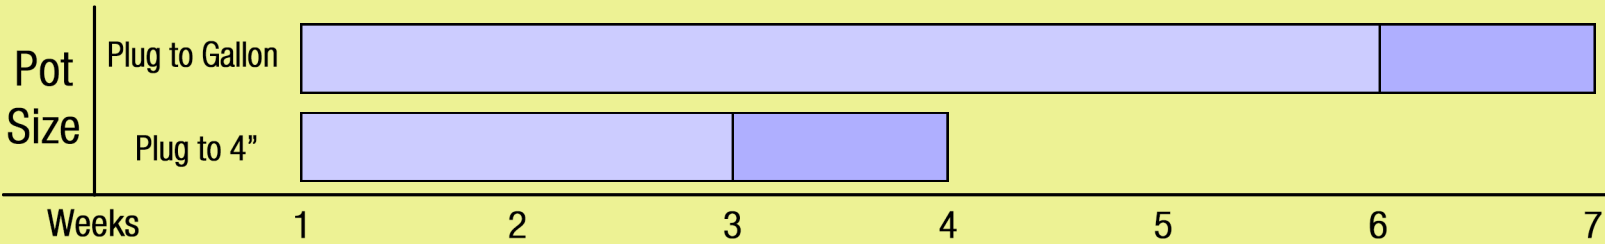

Growing Recipe

COLEUS TERRA NOVA® 'MONKEY PUZZLE'

TERRA NOVA® COLLECTION

Approximate Finish Time From Liner

 = Minimum  = Maximum

pH: 5.8 - 7.0

Fertilization Recommendations: 100 - 150 PPM

EC: 1.0 - 2.0

Light Levels: Shade to part shade

Water Requirements: Dry moderately between waterings

Hardiness Zones: 10 - 11

Possible Problems: Insect: No major problems

Diseases: No major problems

Habit: Rounded, flattened, spreading

Day Length for Flowering: Short Day

PGRs: Not required or recommended

Do NOT bury the crown of the plug

Description

The dynamic, self-branching mound is covered with lovely peach and purple toned, lace-like leaves. The rounded, spreading habit is perfect for containers, hanging baskets, mid-height summer borders and mass plantings.