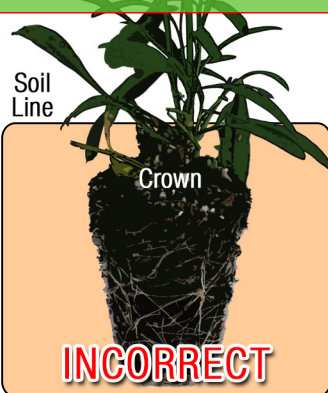

Growing Recipe

COLEUS TERRA NOVA® 'MONKEY PUZZLE'

TERRA NOVA® COLLECTION

Approximate Finish Time From Liner

 = Minimum  = Maximum

pH: 5.8 - 7.0

Fertilization Recommendations: 100 - 150 PPM

EC: 1.0 - 2.0

Light Levels: Shade to part shade

Water Requirements: Dry moderately between waterings

Hardiness Zones: 10 - 11

Possible Problems: Insect: No major problems

Diseases: No major problems

Habit: Rounded, flattened, spreading

Day Length for Flowering: Short Day

PGRs: Not required or recommended

Do NOT bury the crown of the plug

Description

The dynamic, self-branching mound is covered with lovely peach and purple toned, lace-like leaves. The rounded, spreading habit is perfect for containers, hanging baskets, mid-height summer borders and mass plantings.