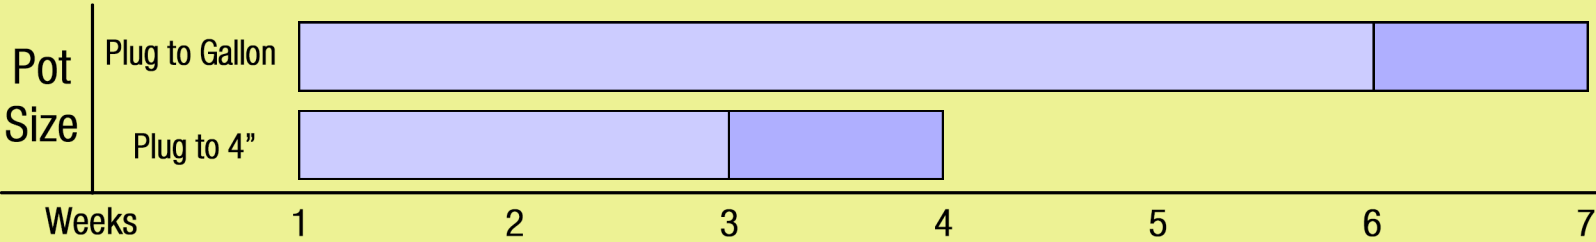

Growing Recipe

COLEUS TERRA NOVA® 'MAHARAJA'

TERRA NOVA® COLLECTION

Approximate Finish Time From Liner

 = Minimum  = Maximum

pH: 5.8 - 7.0

Fertilization Recommendations: 100 - 150 PPM

EC: 1.0 - 2.0

Light Levels: Shade to part shade

Water Requirements: Dry moderately between waterings

Hardiness Zones: 10 - 11

Possible Problems: Insect: No major problems

Diseases: No major problems

Habit: Small trailer