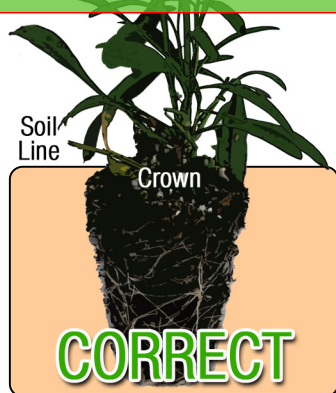

Growing Recipe

COLEUS TERRA NOVA® 'MAHARAJA'

TERRA NOVA® COLLECTION

Approximate Finish Time From Liner

 = Minimum  = Maximum

pH: 5.8 - 7.0

Fertilization Recommendations: 100 - 150 PPM

EC: 1.0 - 2.0

Light Levels: Shade to part shade

Water Requirements: Dry moderately between waterings

Hardiness Zones: 10 - 11

Possible Problems: Insect: No major problems

Diseases: No major problems

Habit: Small trailer

Day Length for Flowering: Facultative short day

PGRs: Not required or recommended

Do NOT bury the crown of the plug

Description

A vigorous spreader. It has leaves of a deep red burgundy with a slight gold edge. It is a multipurpose plant that is great for hanging baskets, groundcovers and large mixed containers. Self-branching.