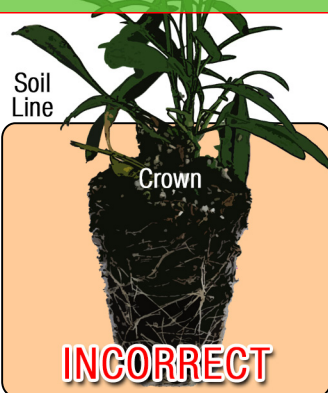

Growing Recipe

COLEUS TERRA NOVA® 'MAHARAJA'

TERRA NOVA® COLLECTION

Approximate Finish Time From Liner

 = Minimum  = Maximum

pH: 5.8 - 7.0

Fertilization Recommendations: 100 - 150 PPM

EC: 1.0 - 2.0

Light Levels: Shade to part shade

Water Requirements: Dry moderately between waterings

Hardiness Zones: 10 - 11

Possible Problems: Insect: No major problems

Diseases: No major problems

Habit: Small trailer

Day Length for Flowering: Facultative short day

PGRs: Not required or recommended

Do NOT bury the crown of the plug

Description

A vigorous spreader. It has leaves of a deep red burgundy with a slight gold edge. It is a multipurpose plant that is great for hanging baskets, groundcovers and large mixed containers. Self-branching.