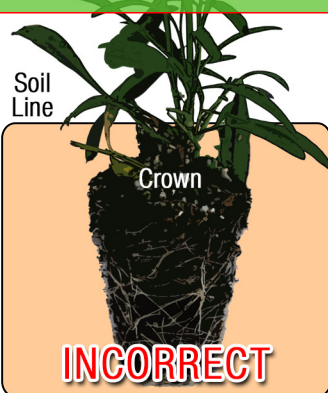

Growing Recipe

COLEUS TERRA NOVA® 'LOVEBIRD'

TERRA NOVA® COLLECTION

Approximate Finish Time From Liner

□ = Minimum □ = Maximum

pH: 5.8 - 7.0

Fertilization Recommendations: 100 - 150 PPM

EC: 1.0 - 2.0

Light Levels: Shade to part shade

Water Requirements: Dry moderately between waterings

Hardiness Zones: 10 - 11

Possible Problems: Insect: No major problems

Diseases: No major problems

Habit: Tight, mounding spreader

Day Length for Flowering: Facultative short day

PGRs: Not required or recommended

Do NOT bury the crown of the plug

Description

A seriously cute, compact bun of a plant with small, fingered leaves in red and edged in yellow. Use for small pots or in small, mixed containers. Self-branching.