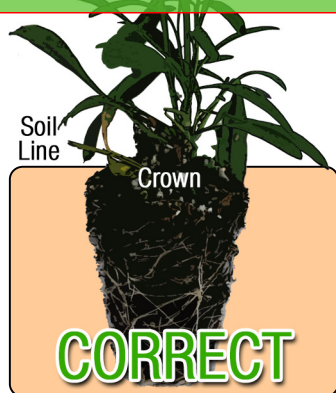

Growing Recipe

COLEUS TERRA NOVA® 'LOVEBIRD'

TERRA NOVA® COLLECTION

Approximate Finish Time From Liner

□ = Minimum □ = Maximum

pH: 5.8 - 7.0

Fertilization Recommendations: 100 - 150 PPM

EC: 1.0 - 2.0

Light Levels: Shade to part shade

Water Requirements: Dry moderately between waterings

Hardiness Zones: 10 - 11

Possible Problems: Insect: No major problems

Diseases: No major problems

Habit: Tight, mounding spreader

Day Length for Flowering: Facultative short day

PGRs: Not required or recommended

Do NOT bury the crown of the plug

Description

A seriously cute, compact bun of a plant with small, fingered leaves in red and edged in yellow. Use for small pots or in small, mixed containers. Self-branching.