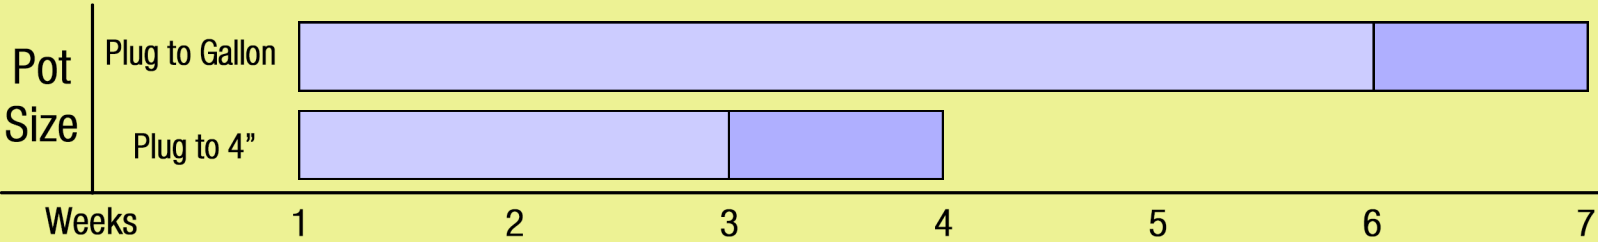

Growing Recipe

COLEUS TERRA NOVA® 'LOVEBIRD'

TERRA NOVA® COLLECTION

Approximate Finish Time From Liner

□ = Minimum □ = Maximum

pH: 5.8 - 7.0

Fertilization Recommendations: 100 - 150 PPM

EC: 1.0 - 2.0

Light Levels: Shade to part shade

Water Requirements: Dry moderately between waterings

Hardiness Zones: 10 - 11

Possible Problems: Insect: No major problems

Diseases: No major problems

Habit: Tight, mounding spreader

Day Length for Flowering: Facultative short day

PGRs: Not required or recommended

Do NOT bury the crown of the plug

Description

A seriously cute, compact bun of a plant with small, fingered leaves in red and edged in yellow. Use for small pots or in small, mixed containers. Self-branching.