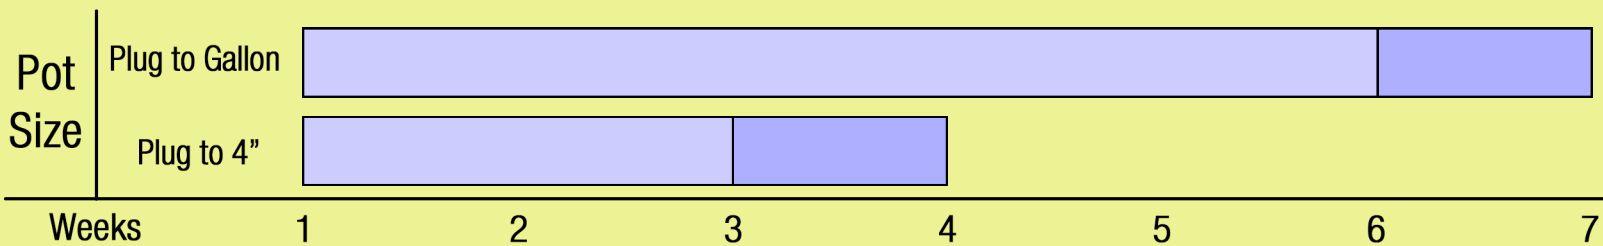

Growing Recipe

COLEUS TERRA NOVA® 'LAVISH LIME'

TERRA NOVA® COLLECTION

Approximate Finish Time From Liner

□ = Minimum □ = Maximum

pH: 5.8 - 7.0

Fertilization Recommendations: 100 - 150 PPM

EC: 1.0 - 2.0

Light Levels: Shade to part shade

Water Requirements: Dry moderately between waterings

Hardiness Zones: 10 - 11

Possible Problems: Insect: No major problems

Diseases: No major problems

Habit: Tight mounding spreader