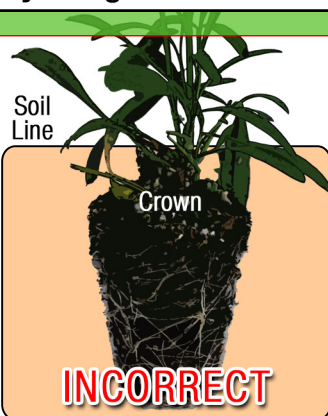

Growing Recipe

COLEUS TERRA NOVA® 'LAVISH LIME'

TERRA NOVA® COLLECTION

Approximate Finish Time From Liner

□ = Minimum □ = Maximum

pH: 5.8 - 7.0

Fertilization Recommendations: 100 - 150 PPM

EC: 1.0 - 2.0

Light Levels: Shade to part shade

Water Requirements: Dry moderately between waterings

Hardiness Zones: 10 - 11

Possible Problems: Insect: No major problems

Diseases: No major problems

Habit: Tight mounding spreader

Day Length for Flowering: Facultative short day

PGRs: Not required or recommended

Do NOT bury the crown of the plug

Description

A tight, mounding spreader with lime leaves, marked with burgundy. Great for hanging baskets, groundcovers and mixed containers. Self-branching.