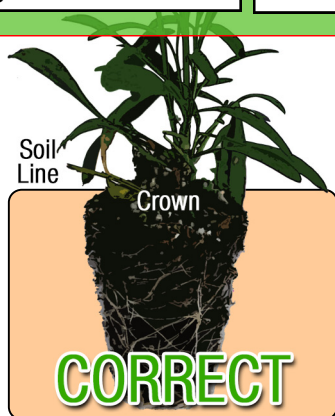

Growing Recipe

COLEUS TERRA NOVA® 'LAVISH LIME'

TERRA NOVA® COLLECTION

Approximate Finish Time From Liner

□ = Minimum □ = Maximum

pH: 5.8 - 7.0

Fertilization Recommendations: 100 - 150 PPM

EC: 1.0 - 2.0

Light Levels: Shade to part shade

Water Requirements: Dry moderately between waterings

Hardiness Zones: 10 - 11

Possible Problems: Insect: No major problems

Diseases: No major problems

Habit: Tight mounding spreader

Day Length for Flowering: Facultative short day

PGRs: Not required or recommended

Do NOT bury the crown of the plug

Description

A tight, mounding spreader with lime leaves, marked with burgundy. Great for hanging baskets, groundcovers and mixed containers. Self-branching.