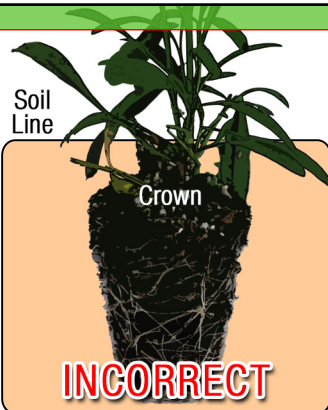

Growing Recipe

COLEUS TERRA NOVA® 'HARVEST TIME'

TERRA NOVA® COLLECTION

Approximate Finish Time From Liner

☐ = Minimum ☐ = Maximum

pH: 5.8 - 7.0

Fertilization Recommendations: 100 - 150 PPM

EC: 1.0 - 2.0

Light Levels: Shade to part shade

Water Requirements: Dry moderately between waterings

Hardiness Zones: 10 - 11

Possible Problems: Insect: No major problems

Diseases: No major problems

Habit: Upright, slightly spreading

Day Length for Flowering: Short Day

PGRs: Not required or recommended

Do NOT bury the crown of the plug

Description

Produces attractive mounds of earth-toned red and toasted orange foliage. Vigorous basal branching creates a symmetrical plant. This gem is low maintenance and late flowering, making this plant a great selection for containers, hanging baskets, summer borders and using en masse.