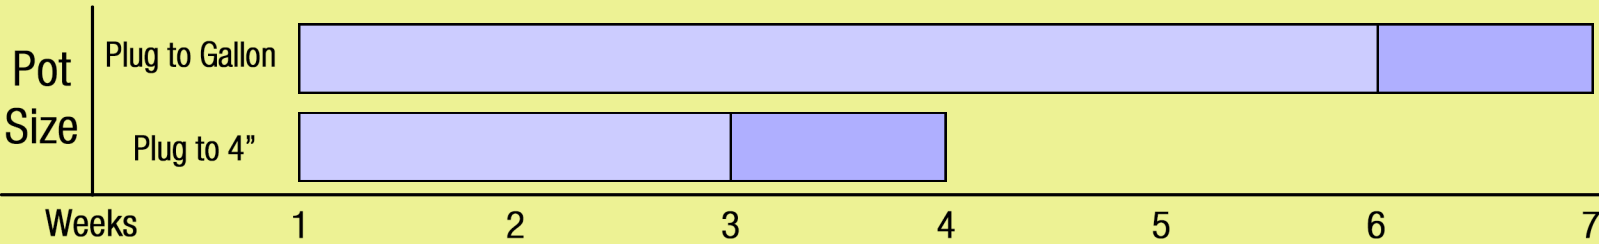

Growing Recipe

COLEUS TERRA NOVA® 'HARVEST TIME'

TERRA NOVA® COLLECTION

Approximate Finish Time From Liner

☐ = Minimum ☐ = Maximum

pH: 5.8 - 7.0

Fertilization Recommendations: 100 - 150 PPM

EC: 1.0 - 2.0

Light Levels: Shade to part shade

Water Requirements: Dry moderately between waterings

Hardiness Zones: 10 - 11

Possible Problems: Insect: No major problems

Diseases: No major problems

Habit: Upright, slightly spreading

Day Length for Flowering: Short Day

PGRs: Not required or recommended

Do NOT bury the crown of the plug

Description

Produces attractive mounds of earth-toned red and toasted orange foliage. Vigorous basal branching creates a symmetrical plant. This gem is low maintenance and late flowering, making this plant a great selection for containers, hanging baskets, summer borders and using en masse.