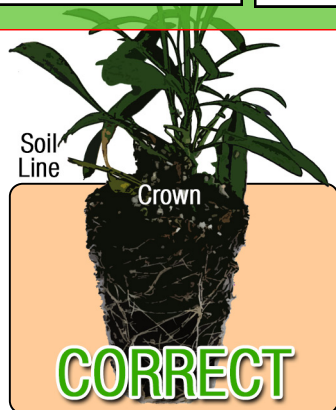

Growing Recipe

COLEUS TERRA NOVA® 'HARVEST TIME'

TERRA NOVA® COLLECTION

Approximate Finish Time From Liner

☐ = Minimum ☐ = Maximum

pH: 5.8 - 7.0

Fertilization Recommendations: 100 - 150 PPM

EC: 1.0 - 2.0

Light Levels: Shade to part shade

Water Requirements: Dry moderately between waterings

Hardiness Zones: 10 - 11

Possible Problems: Insect: No major problems

Diseases: No major problems

Habit: Upright, slightly spreading

Day Length for Flowering: Short Day

PGRs: Not required or recommended

Do NOT bury the crown of the plug

Description

Produces attractive mounds of earth-toned red and toasted orange foliage. Vigorous basal branching creates a symmetrical plant. This gem is low maintenance and late flowering, making this plant a great selection for containers, hanging baskets, summer borders and using en masse.