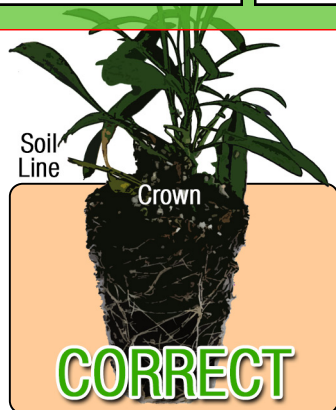

Do NOT bury the crown of the plug