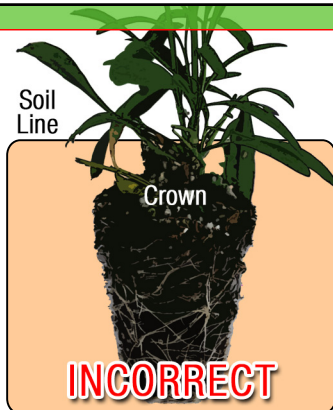

Growing Recipe

COLEUS TERRA NOVA® 'GREEN LANTERN'

TERRA NOVA® COLLECTION

Approximate Finish Time From Liner

□ = Minimum □ = Maximum

pH: 5.8 - 7.0

Fertilization Recommendations: 100 - 150 PPM

EC: 1.0 - 2.0

Light Levels: Shade to part shade

Water Requirements: Well drained between waterings

Hardiness Zones: 10 - 11

Possible Problems: Insect: No major problems

Diseases: No major problems

Habit: Trailing

Day Length for Flowering: Facultative short day

PGRs: Not required or recommended

Do NOT bury the crown of the plug

Description

The only trailing Coleus with lime foliage! With a full habit and fresh, tangy green ruffled foliage it's a new twist on easy to grow, easy to love foliage plants. A brilliant choice for combo baskets in the shade. An amazing foliage foil for Fuchsias, Impatiens, Begonias and more! Sun tolerant too (best acid lime color with some afternoon shade).