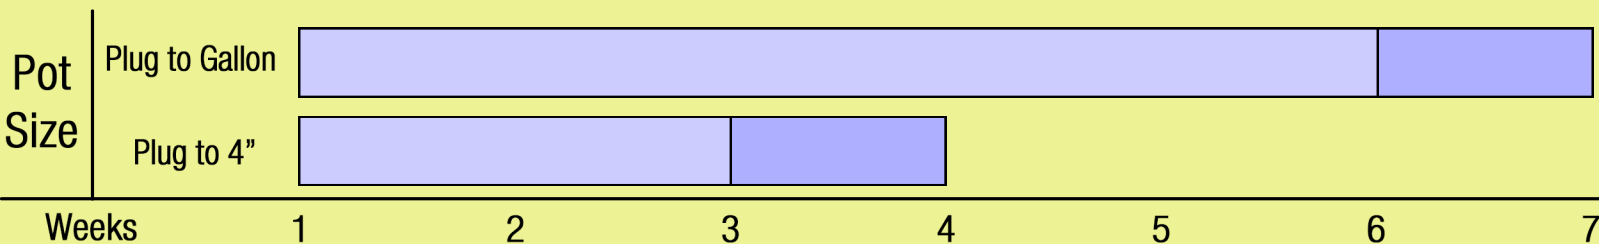

Growing Recipe

COLEUS TERRA NOVA® 'GREEN LANTERN'

TERRA NOVA® COLLECTION

Approximate Finish Time From Liner

□ = Minimum □ = Maximum

pH: 5.8 - 7.0

Fertilization Recommendations: 100 - 150 PPM

EC: 1.0 - 2.0

Light Levels: Shade to part shade

Water Requirements: Well drained between waterings

Hardiness Zones: 10 - 11

Possible Problems: Insect: No major problems

Diseases: No major problems

Habit: Trailing

Day Length for Flowering: Facultative short day