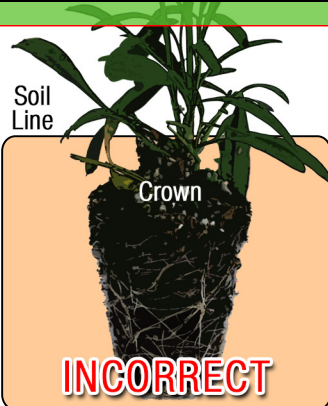

Do NOT bury the crown of the plug

Description

Bright, flashy and exotic just like a tropical bird's feathers, 'Cockatiel' stands out in the landscape with lemon yellow, magenta and lime green foliage. Enjoy the beautiful rounded, mounding habit in combo pots or in the landscape. This is an excellent replacement for Impatiens.