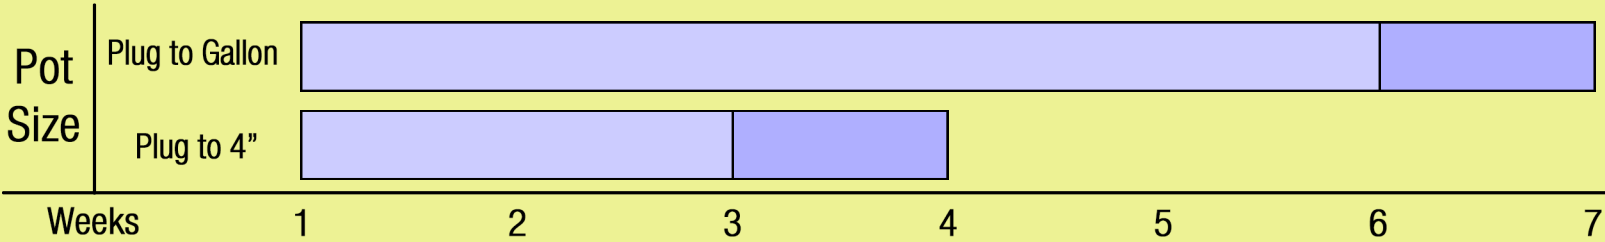

Growing Recipe

COLEUS TERRA NOVA® 'COCKATIEL'

TERRA NOVA® COLLECTION

Approximate Finish Time From Liner

☐ = Minimum ☐ = Maximum

pH: 5.8 - 7.0

Fertilization Recommendations: 100 - 150 PPM

EC: 1.0 - 2.0

Light Levels: Shade to part shade

Water Requirements: Dry moderately between waterings

Hardiness Zones: 10 - 11

Possible Problems: Insect: No major problems

Diseases: No major problems

Habit: Mounding, round