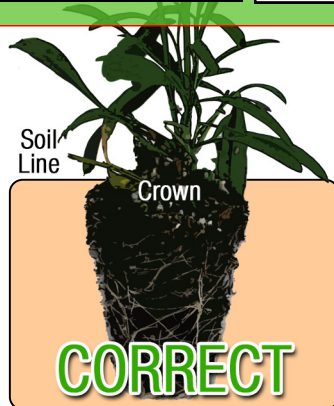

Growing Recipe

COLEUS TERRA NOVA® 'COCKATIEL'

TERRA NOVA® COLLECTION

Approximate Finish Time From Liner

☐ = Minimum ☐ = Maximum

pH: 5.8 - 7.0

Fertilization Recommendations: 100 - 150 PPM

EC: 1.0 - 2.0

Light Levels: Shade to part shade

Water Requirements: Dry moderately between waterings

Hardiness Zones: 10 - 11

Possible Problems: Insect: No major problems

Diseases: No major problems

Habit: Mounding, round

Day Length for Flowering: Short Day

PGRs: Not required or recommended

Do NOT bury the crown of the plug

Description

Bright, flashy and exotic just like a tropical bird's feathers, 'Cockatiel' stands out in the landscape with lemon yellow, magenta and lime green foliage. Enjoy the beautiful rounded, mounding habit in combo pots or in the landscape. This is an excellent replacement for Impatiens.