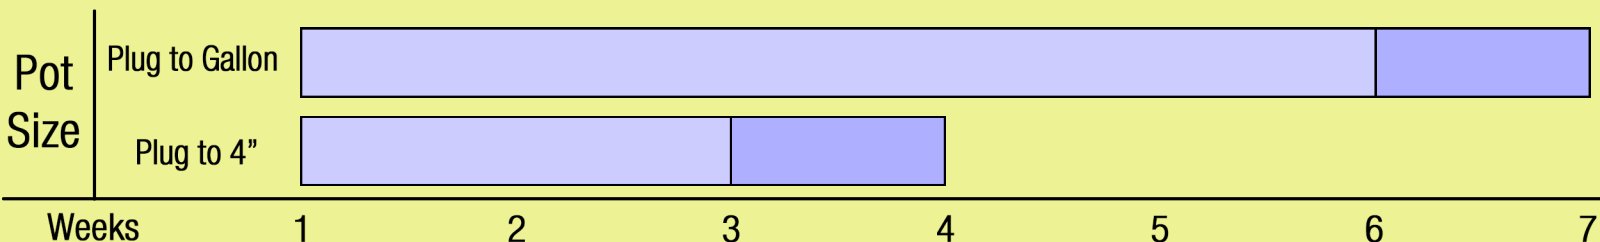

Growing Recipe

COLEUS TERRA NOVA® 'BURGUNDY FILIGREE'

TERRA NOVA® COLLECTION

Approximate Finish Time From Liner

 = Minimum  = Maximum

pH: 5.8 - 7.0

Fertilization Recommendations: 100 - 150 PPM

EC: 1.0 - 2.0

Light Levels: Shade to part shade

Water Requirements: Dry moderately between waterings

Hardiness Zones: 10 - 11

Possible Problems: Insect: No major problems

Diseases: No major problems

Habit: Mounding

Day Length for Flowering: Facultative short day