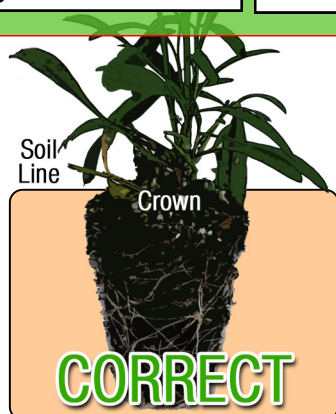

Growing Recipe

COLEUS TERRA NOVA® 'BURGUNDY FILIGREE'

TERRA NOVA® COLLECTION

Approximate Finish Time From Liner

 = Minimum  = Maximum

pH: 5.8 - 7.0

Fertilization Recommendations: 100 - 150 PPM

EC: 1.0 - 2.0

Light Levels: Shade to part shade

Water Requirements: Dry moderately between waterings

Hardiness Zones: 10 - 11

Possible Problems: Insect: No major problems

Diseases: No major problems

Habit: Mounding

Day Length for Flowering: Facultative short day

PGRs: Not required or recommended

Do NOT bury the crown of the plug

Description

Lacy foliage in contrasting colors of burgundy and emerald. It's tight, upright, and mounding habit gives great garden performance. Enjoy in combo pots or in the landscape.