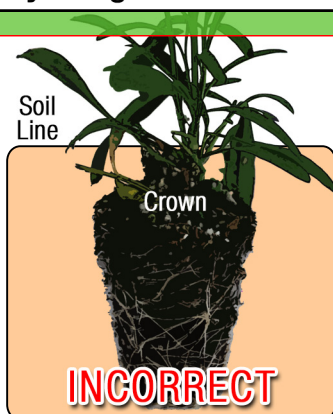

Growing Recipe

COLEUS TERRA NOVA® 'BURGUNDY FILIGREE'

TERRA NOVA® COLLECTION

Approximate Finish Time From Liner

 = Minimum  = Maximum

pH: 5.8 - 7.0

Fertilization Recommendations: 100 - 150 PPM

EC: 1.0 - 2.0

Light Levels: Shade to part shade

Water Requirements: Dry moderately between waterings

Hardiness Zones: 10 - 11

Possible Problems: Insect: No major problems

Diseases: No major problems

Habit: Mounding

Day Length for Flowering: Facultative short day

PGRs: Not required or recommended

Do NOT bury the crown of the plug

Description

Lacy foliage in contrasting colors of burgundy and emerald. It's tight, upright, and mounding habit gives great garden performance. Enjoy in combo pots or in the landscape.