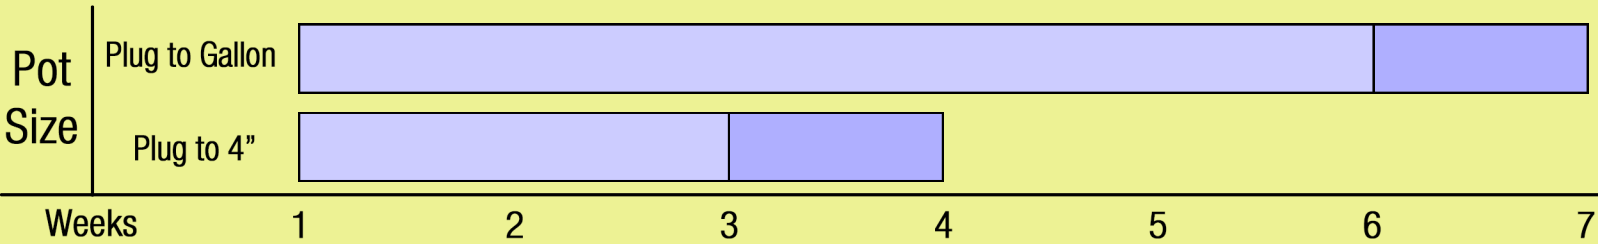

Growing Recipe

COLEUS GLOBETROTTERS™ 'JACKIE'

GLOBETROTTERS™ SERIES

Approximate Finish Time From Liner

☐ = Minimum ☐ = Maximum

pH: 5.8 - 7.0

Fertilization Recommendations: 100 - 150 PPM

EC: 1.0 - 2.0

Light Levels: Shade to part shade

Water Requirements: Dry moderately between waterings

Hardiness Zones: 10 - 11

Possible Problems: Insect: No major problems

Diseases: No major problems

Habit: Tight upright ball-shaped

Day Length for Flowering: Day neutral

PGRs: Not required or recommended

Do NOT bury the crown of the plug

Description

Peach blushed cream centers with a narrow mid-green margin. Leaves are lightly ruffled. Jackie has an impeccable habit!