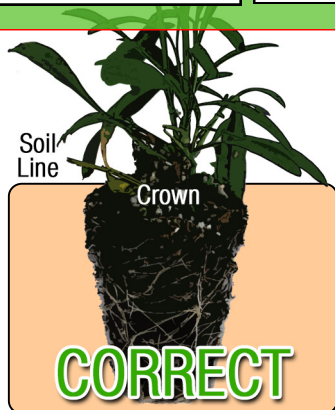

Growing Recipe

COLEUS GLOBETROTTERS™ 'JACKIE'

GLOBETROTTERS™ SERIES

Approximate Finish Time From Liner

☐ = Minimum ☐ = Maximum

pH: 5.8 - 7.0

Fertilization Recommendations: 100 - 150 PPM

EC: 1.0 - 2.0

Light Levels: Shade to part shade

Water Requirements: Dry moderately between waterings

Hardiness Zones: 10 - 11

Possible Problems: Insect: No major problems

Diseases: No major problems

Habit: Tight upright ball-shaped

Day Length for Flowering: Day neutral

PGRs: Not required or recommended

Do NOT bury the crown of the plug

Description

Peach blushed cream centers with a narrow mid-green margin. Leaves are lightly ruffled. Jackie has an impeccable habit!