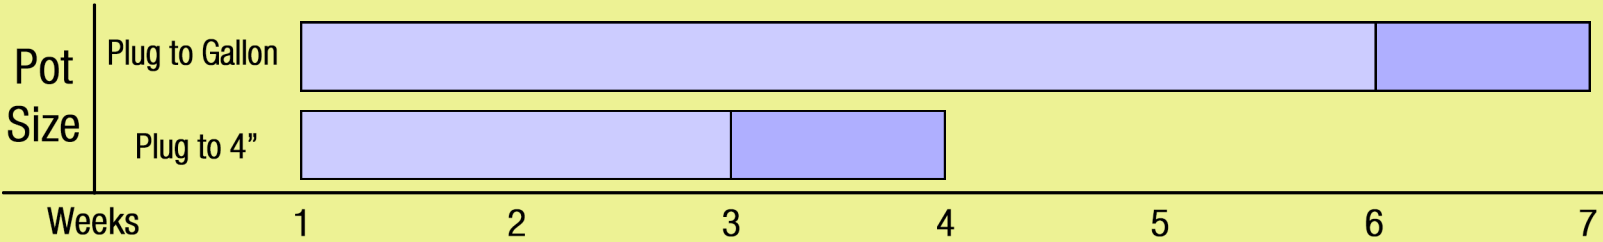

Growing Recipe

COLEUS FLYING CARPET™ 'THRILLER'

FLYING CARPET™ SERIES

Approximate Finish Time From Liner

□ = Minimum □ = Maximum

pH: 5.8 - 7.0

Fertilization Recommendations: 100 - 150 PPM

EC: 1.0 - 2.0

Light Levels: Shade to part shade

Water Requirements: Well drained between waterings

Hardiness Zones: 10 - 11

Possible Problems: Insect: No major

Diseases: No major

Habit: Trailing mound

Day Length for Flowering: Day neutral

PGRs: Not required or recommended

Do NOT bury the crown of the plug

Description

Vivid lime-gold leaves are bordered by a cherry red center which changes to burgundy-red as the foliage ages. Prominent red veins reach out to the leaf edges. Foliage is mid-sized and dense; fills a container very quickly.