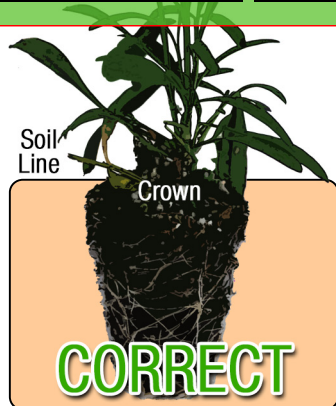

Growing Recipe

COLEUS FLYING CARPET™ 'THRILLER'

FLYING CARPET™ SERIES

Approximate Finish Time From Liner

□ = Minimum □ = Maximum

pH: 5.8 - 7.0

Fertilization Recommendations: 100 - 150 PPM

EC: 1.0 - 2.0

Light Levels: Shade to part shade

Water Requirements: Well drained between waterings

Hardiness Zones: 10 - 11

Possible Problems: Insect: No major

Diseases: No major

Habit: Trailing mound

Day Length for Flowering: Day neutral

PGRs: Not required or recommended

Do NOT bury the crown of the plug

Description

Vivid lime-gold leaves are bordered by a cherry red center which changes to burgundy-red as the foliage ages. Prominent red veins reach out to the leaf edges. Foliage is mid-sized and dense; fills a container very quickly.