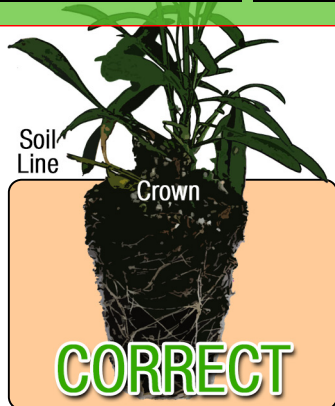

Growing Recipe

COLEUS FLYING CARPET™ 'FIRE MOUNTAIN'

FLYING CARPET™ SERIES

Approximate Finish Time From Liner

 = Minimum  = Maximum

pH: 5.8 - 7.0

Fertilization Recommendations: 100 - 150 PPM

EC: 1.0 - 2.0

Light Levels: Shade to part shade

Water Requirements: Dry moderately between waterings

Hardiness Zones: 10 - 11

Possible Problems: Insect: No major problems

Diseases: No major problems

Habit: Trailing mound

Day Length for Flowering: Day neutral

PGRs: Not required or recommended

Do NOT bury the crown of the plug

Description

Deep lime and bright red leaves adorned with a fine lime-colored lip. Trailing with a very bushy, dense habit. 'Fire Mountain' is an excellent choice for mixed containers or bedding.