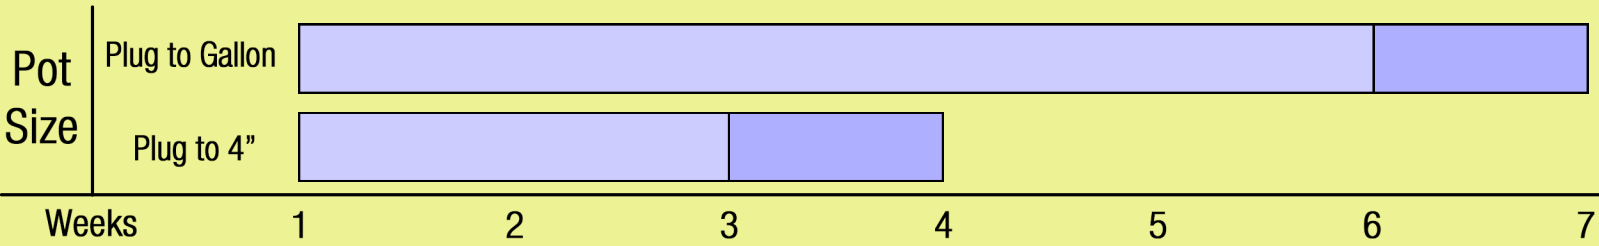

Growing Recipe

COLEUS FLYING CARPET™ 'FIRE MOUNTAIN'

FLYING CARPET™ SERIES

Approximate Finish Time From Liner

 = Minimum  = Maximum

pH: 5.8 - 7.0

Fertilization Recommendations: 100 - 150 PPM

EC: 1.0 - 2.0

Light Levels: Shade to part shade

Water Requirements: Dry moderately between waterings

Hardiness Zones: 10 - 11

Possible Problems: Insect: No major problems

Diseases: No major problems

Habit: Trailing mound